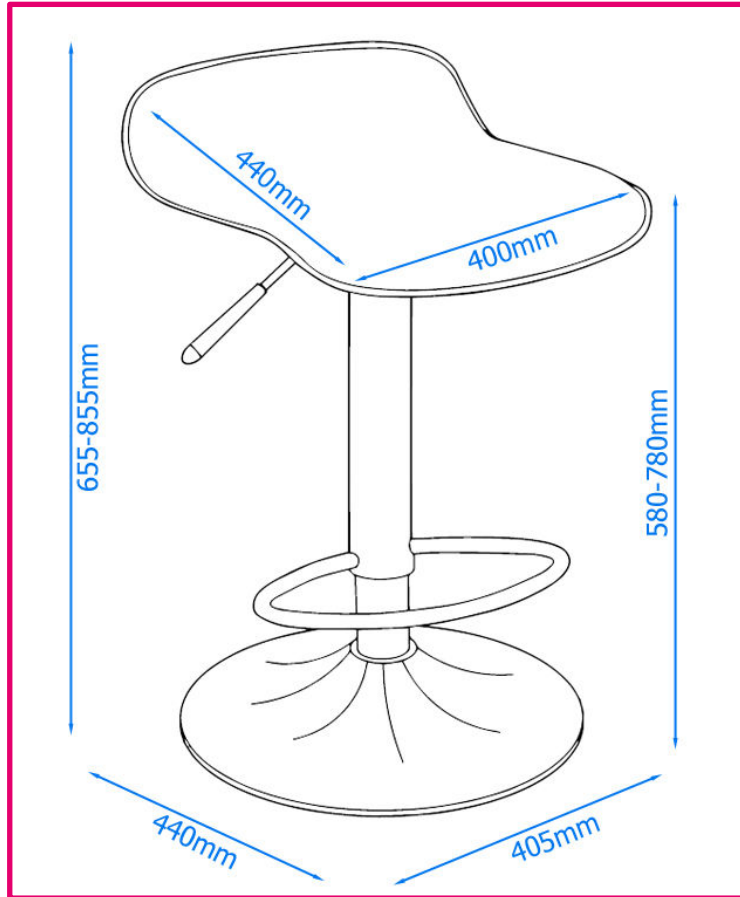

# Ohio Barstool

alphason

The Ohio is a simple yet attractive barstool made from leather, on a beautiful chrome frame and footrest. It features 360 turning and seat height adjustment, with the padded, leather seat shaped for maximum comfort.

- Low back leather barstool
- Chrome base and footrest
- 360° Swivel
- Height adjustable
- Seat Dims (mm):  
H 580-780 x W 400 x D 440

Seat Height  
Adjustment

# Ohio Barstool

**ABS249-BLK BLACK**  
**EAN: 5030752017631**

**ABS249-GRY GREY**  
**EAN: 5060669115670**

**alphason**

Technical Sheet

SPECIFYING	
Seat Height (mm)	580-780
Max. User Weight (kg)	114
Max. Recommended Use (hours)	2
Product Weight (kg)	6.4
Dims: H 855 x W 405 x D 440 (mm)	

PACKAGING	
Number of Boxes	1
Width (mm)	405
Height (mm)	855
Depth (mm)	440
Weight (kg)	7.5

PLACE LABEL  
Q14171-SK  
HERE

01942 524100

CSEurope@dorel.com

Dorel Home Furnishings Europe Ltd.  
Building 4, Imperial Place, Maxwell Road, Borehamwood WD6 1JN