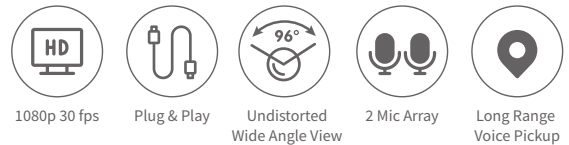

Webcam

Office & Work at Home Solution

VISION+

The JPL Vision+ is a compact USB webcam with built-in dual stereo microphones and full HD glass lens. The webcam has a hinged bracket so it can be placed above your computer to allow long distance face to face meetings from your conference room or home office.

Compatible with all major softphones.

Overview

Features	1080p HD 30fps CMOS Camera
	Plug & Play solution - No software downloads needed
	Ideal Office and Work at Home solution
	Two microphones - Built in dual stereo
	Full HD glass lens - No optical distortion
	96° Wide angle field of view
	Full Duplex communication mode
	Privacy Lens Cover included
	USB-A connectivity
	USB-A to USB-c cable included
	Desk mount, monitor mount or tripod option
	AEC – Automatic Echo Cancellation
	ANS – Automatic Noise Suppression
Certifications	FCC, CE, RoHS, REACH
Dimensions	127.7 x 55.3 x 50mm
Warranty	24 Month repair or replacement warranty
MOQ	Master Shipping Carton: 20
SKU:	575-335-001

Technical Data

Camera parameters:

Total Pixels	2 million pixels
Lens size	1/2.9 inch
Aperture	2.5±5%
Image area	5.85mm x 3.27mm
Maximum effective pixel	1920 (H) x 1080 (V) 2.0 million pixels
Output image format	MJPEG and YUY2
Field of view	96°(W)
AIC	Automatic Exposure (AE) Auto White Balance (AWB) Dynamic Black Level Calibration (ABLC)
Resolution	1920 x 1080 @ 30fps 1280 x 720 @ 30fps 640 x 480 @ 30fps

Other parameters:

Interface type	Type C
Voltage	5V/2A
OS Support	Win 2000/XP/Vista/Win 7/Win 8/Win 10 Linux with UVC (above Linux - 2.6.26) Mac - OS X 10.4.8 or later Win CE with UVC Android 4.0 or above with UVC
Size	127.7 x 55.3 x 50mm
Weight	100g