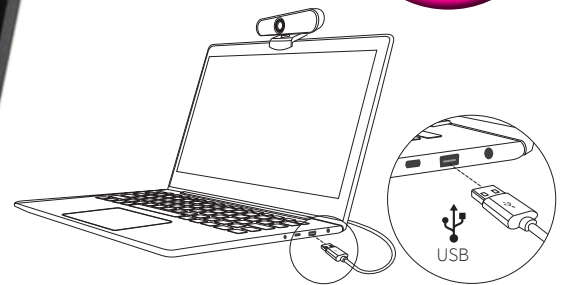

Webcam

Office & Work at Home Solution

VISION+

The JPL Vision+ is a compact USB webcam with built-in dual stereo microphones and full HD glass lens. The webcam has a hinged bracket so it can be placed above your computer to allow long distance face to face meetings from your conference room or home office.

Compatible with all major softphones.

Overview

Features	1080p HD 30fps CMOS Camera
	Plug & Play solution - No software downloads needed
	Ideal Office and Work at Home solution
	Two microphones - Built in dual stereo
	Full HD glass lens - No optical distortion
	96° Wide angle field of view
	Full Duplex communication mode
	Privacy Lens Cover included
	USB-A connectivity
	USB-A to USB-c cable included
	Desk mount, monitor mount or tripod option
	AEC – Automatic Echo Cancellation
	ANS – Automatic Noise Suppression
Certifications	FCC, CE, RoHS, REACH
Dimensions	127.7 x 55.3 x 50mm
Warranty	24 Month repair or replacement warranty
MOQ	Master Shipping Carton: 20
SKU:	575-335-001

Other parameters:

Interface type	Type C
Voltage	5V/2A
OS Support	Win 2000/XP/Vista/Win 7/Win 8/Win 10 Linux with UVC (above Linux - 2.6.26) Mac - OS X 10.4.8 or later Win CE with UVC Android 4.0 or above with UVC
Size	127.7 x 55.3 x 50mm
Weight	100g