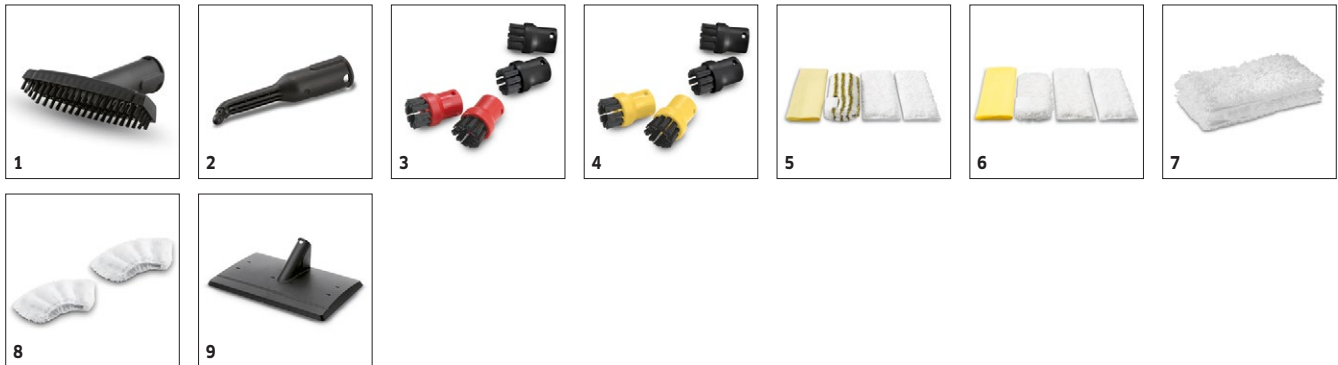

SG 4/4

1.092-282.0

		Order Number	Quantity				Price	Description	
Nozzles									
Hand tool	1	2.884-280.0	1 piece(s)					Hand tool with additional brushes for cleaning small areas such as shower cubicles, wall tiles, etc. Suitable for use with or without cover.	■
Point jet nozzle	2	2.884-281.0	1 piece(s)					Ideal for cleaning in crevices, corners, edges and other difficult to reach areas. Together with the round brush, the applications are numerous.	■
Sets of brushes									
Round brush set	3	2.863-058.0	4 piece(s)					Practical round brush set available in two colours.	■
	4	2.863-264.0	4 piece(s)						□
Sets of cloths									
Microfiber cloth kit for bathrooms	5	2.863-171.0	4 piece(s)					The bathroom cloth set contains different microfiber cloths for steam cleaning in bathrooms.	□
Microfiber cloth kit for kitchens	6	2.863-172.0	4 piece(s)					The kitchen cloth set has different microfiber cloths for great steam cleaning results in your kitchen.	□
Microfiber cloth kit for Classic and Comfort floor tools	7	2.863-173.0	2 piece(s)					2 soft microfiber velour floor cloths for easy dirt removal. To help you achieve perfectly clean floors.	□
Microfibre cover set for the hand nozzle	8	2.863-270.0	2 piece(s)					The set with two covers for the hand nozzle. The covers are made of high-quality microfibre - for the best results when loosening and picking up dirt.	□
Miscellaneous									
Wallpaper stripper	9	2.863-062.0	1 piece(s)					The wallpaper stripper is ideal for removing wallpaper and glue residues from your walls using the power of steam.	□

■ Included in delivery. □ Available accessories.