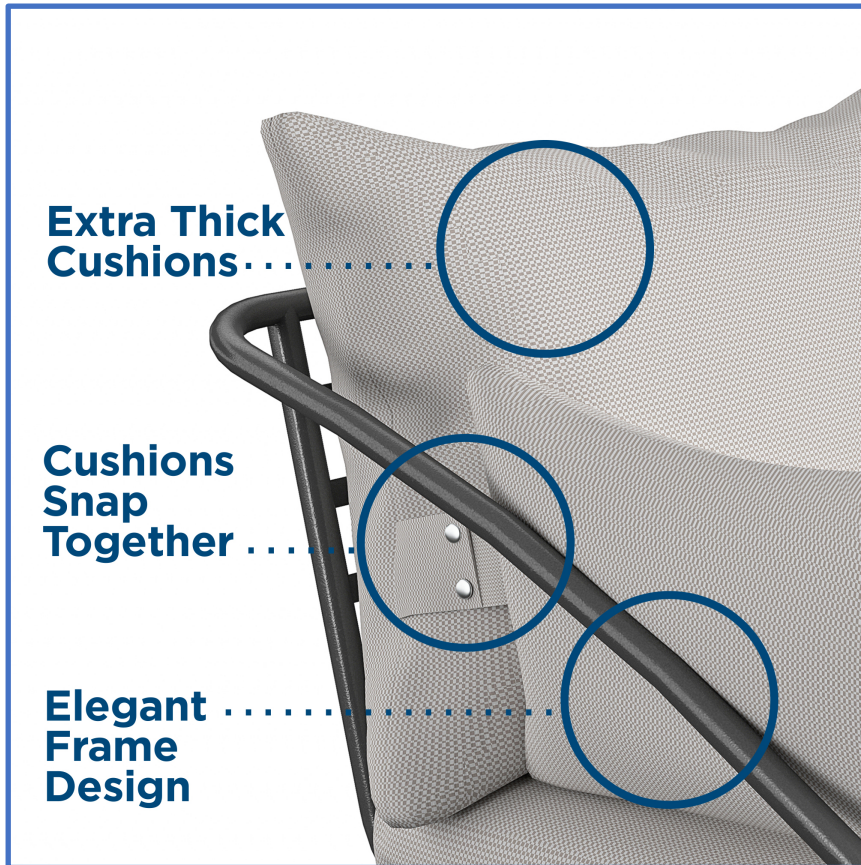

TEDDI OUTDOOR CONVERSATION SET

Teddi loves to gossip with friends and family in front of a bowl of guacamole and a pitcher of margaritas. This conversation set is the focal point of any outdoor space with its comfortable love seat, welcoming lounge chairs, and a coffee table that's all ears.

- Outdoor coffee table, loveseat, and Lounge chair set perfect for playtime and fun hangs outside.
- Seats up to 4 Novogratz family members comfortably.
- 4 rain covers included to snugly fit around each piece and keep patio furniture clean and dry.
- Built from durable, weather-resistant steel and painted in a charcoal powder coating. Matching warm gray cushions that conveniently snap together.

TEDDI OUTDOOR CONVERSATION SET

88060CWGEUK SET CHARCOAL/GREY
88061CWGEUK 2 PK CHAIRS EAN: 5060669117445
88062CWGEUK LOVESEAT & COFFEE TABLE EAN: 5060669117452

Set	Table Height: 41.91cm Table Width: 51.44cm Table Depth: 101.6cm Table Weight: 10.22 kg	Chair Height: 81.28cm Chair Width: 78.11cm Chair Depth: 77.47cm Chair Weight: 10.68 kg	Love Seat Height: 81.28cm Love Seat Width: 153.67cm Love Seat Depth: 77.47cm Love Seat Weight: 18.36 kg	Shipping BOX 1 (2 X Lounge Chairs)	Height: 89.91cm Width: 80.01cm Depth: 49.98cm Weight: 27.89 kg	Shipping BOX 2 (Loveseat & Coffee Table)	Height: 154cm Width: 75.99cm Depth: 45.99cm Weight: 41.4 kg
------------	---	---	--	--	---	--	--