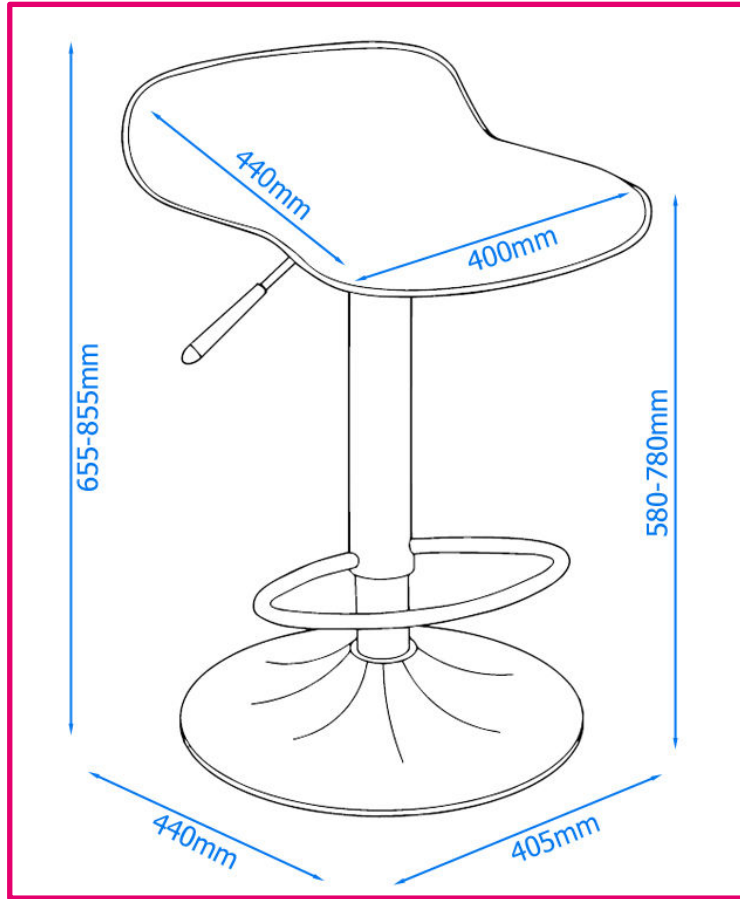

Ohio Barstool

alphason

The Ohio is a simple yet attractive barstool made from leather, on a beautiful chrome frame and footrest. It features 360 turning and seat height adjustment, with the padded, leather seat shaped for maximum comfort.

- Low back leather barstool
- Chrome base and footrest
- 360° Swivel
- Height adjustable
- Seat Dims (mm):
H 580-780 x W 400 x D 440

Seat Height
Adjustment

Ohio Barstool

ABS249-BLK BLACK
EAN: 5030752017631

ABS249-GRY GREY
EAN: 5060669115670

alphason

Technical Sheet

SPECIFYING	
Seat Height (mm)	580-780
Max. User Weight (kg)	114
Max. Recommended Use (hours)	2
Product Weight (kg)	6.4
Dims: H 855 x W 405 x D 440 (mm)	

PACKAGING	
Number of Boxes	1
Width (mm)	405
Height (mm)	855
Depth (mm)	440
Weight (kg)	7.5