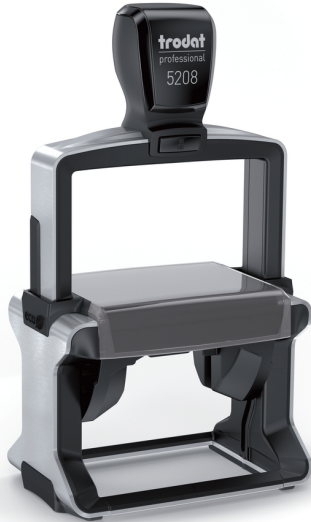

Trodat Professional™ 4.0

Stronger. Cleaner. Faster.

CREATING ORIGINALS

5208 PROFESSIONAL 4.0, BLACK PAD

B BROWN Metal Works LTD.

Steel Constructed Buildings

Gowthorpe Lane, North Yorkshire

POCKLINGTON YORK, YO42 1NP

T.: (01347) 123600

office@brownmw.co.uk

www.brownmw.co.uk

Product Overview

- Product Description: **Self-inking text stamp with max. 13 lines of text**
- Branding: **Trodat, Professional**
- Product Series: **Professional 4.0**
- Model: **5208**
- Material Number: **140270**
- Stamp Type: **Text**
- Product Colour: **Stainless Steel**
- Handle-/Frame colour: **Eco-Black**
- Casing Colour: **Eco-Black**
- Closing Cap included: **No**
- Ink Cartridge Compatibility: **6/58**
- Ink Cartridge Variant of Initial Equipment: **Ink Cartridge enclosed**

Impression & Text Plate Overview

- Impression Colour: **Black**
- Multi Color Impression compatible: **Yes**
- Text Plate Shape: **Rectangular**
- Maximum Text Plate Width: **68.0 mm**
- Maximum Text Plate Height: **47.0 mm**
- Minimum Total Text Plate Thickness (incl. Adhesive): **2.5 mm**
- Max. Total Text Plate Thickness (incl. Adhesive): **3.8 mm**

The Trodat Professional is the perfect stamp for daily office use and ensures clean and precise impressions. High-grade stainless-steel body secures stability and endurance and makes the Professional 4.0 the champion in the Trodat product range.