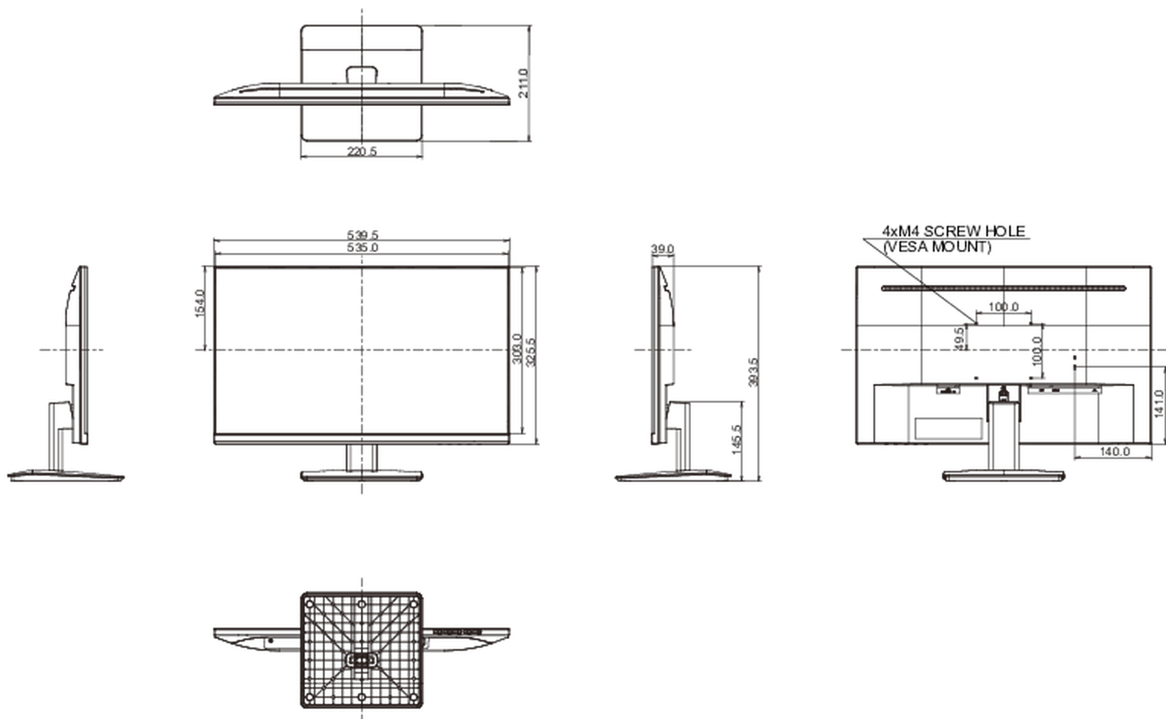

## 08 DIMENSIONS / WEIGHT

Product dimensions W x H x D	539.5 x 393.5 x 21.1mm
Box dimensions W x H x D	607 x 401 x 127mm
Weight (without box)	3.5kg
Weight (with box)	5.2kg
EAN code	4948570121151

All trademarks and registered trademarks acknowledged. E & O E. Specification subject to change without notice. All LCD's comply with ISO-9241-307:2008 in connection with pixel defects.