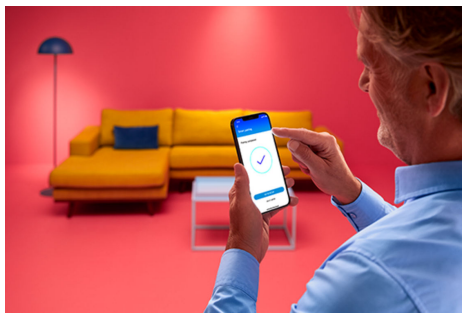

## **Wi-Fi BLE 150W A80 E27 922-65 RGB 1PF/6**

Rainbows that are big, bright, and beautiful enough to light up your whole room? That's what these full-colour A80 LED lamps are. A whopping 2400 lumens delivers functional lighting in 16.7 million colours to illuminate whatever you've got going on. Choose the perfect colour using the WiZ app, WiZ remote or even your voice, or create schedules to automatically transition to the perfect ambiance as your needs and moods change. Controllable using your existing Wi-Fi.

### Smart lighting functionalities easy to set up

Enjoy the benefits of smart features instantly, just by connecting your WiZ light to your Wi-Fi network. Control lights easily when you're away from home and scheduling lights to go on and off automatically. No need to install additional hardware such as hub or gateway!

### Create your perfect light scene

Make your own mix of different colour and white lights modes to create the perfect light ambience for your daily moment. Simply save your new Scene and select it anytime with the WiZ app or voice.