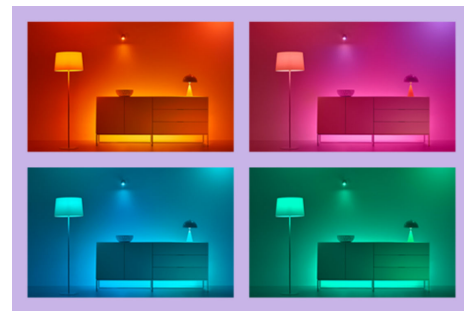

### Monitor your energy consumption

Get an overview of the energy consumption of your lights with the WiZ app. Easily access a weekly or daily report to help you stay on top of your energy consumption at home.

### Create your perfect light scene

Make your own mix of different colour and white lights modes to create the perfect light ambience for your daily moment. Simply save your new Scene and select it anytime with the WiZ app or voice.