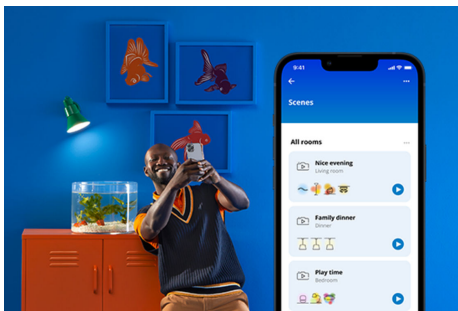

### Smart lighting functionalities easy to set up

Enjoy the benefits of smart features instantly, just by connecting your WiZ light to your Wi-Fi network. Control lights easily when you're away from home and scheduling lights to go on and off automatically. No need to install additional hardware such as hub or gateway!

### Activate lights with motion without having sensors

WiZ's SpaceSense technology turns your lights into motion sensors. With a minimum of two WiZ lights in a room, you can activate the SpaceSense feature in the WiZ app and have lights turn on and off automatically with motion detection.

### Monitor your energy consumption

Get an overview of the energy consumption of your lights with the WiZ app. Easily access a weekly or daily report to help you stay on top of your energy consumption at home.

### Create your perfect light scene

Make your own mix of different colour and white lights modes to create the perfect light ambience for your daily moment. Simply save your new Scene and select it anytime with the WiZ app or voice.