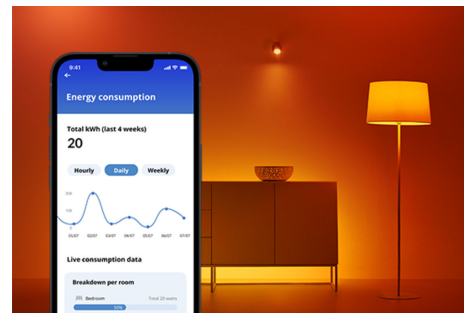

Monitor your energy consumption

Get an overview of the energy consumption of your lights with the WiZ app. Easily access a weekly or daily report to help you stay on top of your energy consumption at home.