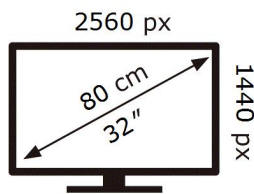

ENERG

SAMSUNG

S32D600UAU

26 kWh/1000h

ABCDEF **G**

39 kWh/1000h

2019/2013