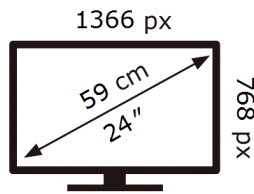

SAMSUNG

UE24N4300AE

17 kWh/1000h

2019/2013

ENERG 

SAMSUNG

UE24N4300AE

17 kWh/1000h