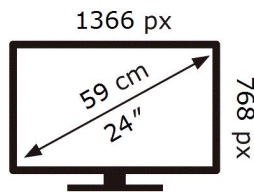

SAMSUNG

UE24N4300AE

17 kWh/1000h

2019/2013

ENERG 

SAMSUNG

UE24N4300AE

17 kWh/1000h