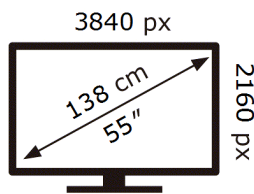

SAMSUNG

QE55LS03BGU

84 kWh/1000h

ABCDEF **G**

181 kWh/1000h

2019/2013

ENERG

SAMSUNG