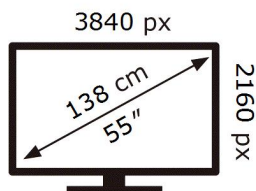

QE55LS03BGU

84 kWh/1000h

ABCDEF **G**

181 kWh/1000h

2019/2013