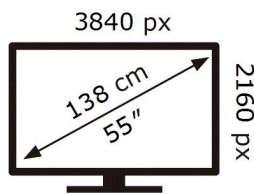

QE55Q80CAT

84 kWh/1000h

ABCDEF **G**

236 kWh/1000h

2019/2013