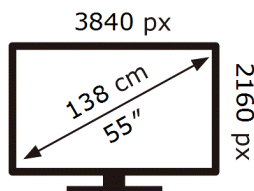

SAMSUNG

QE55Q80CAT

84 kWh/1000h

ABCDEF **G**

236 kWh/1000h

2019/2013

ENERG

SAMSUNG