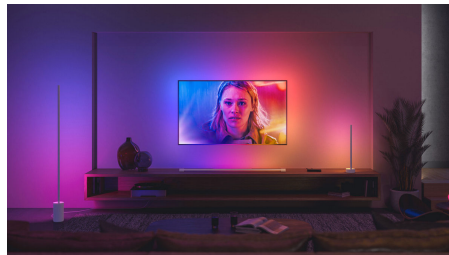

Easy smart lighting

Add ambient colour to any room with the Philips Hue White and Colour Ambiance E27 Starter Kit. Connect to the included Hue Bridge to take advantage of the endless list of features. Control via the app, voice or any smart accessory.

Play with smart colour lights

There's no limit with Philips Hue: with over 16 million colours, you can transform your home into the perfect party venue, bring a bedtime story to life and much more. Use preset, coloured light scenes to evoke the feeling of summer any time you'd like, or use your own photo to relive a special memory.

Control lights away from home

The Philips Hue app gives you complete control over your lights, even if you're not at home. Switch your lights off and on remotely using just the app to ensure your home is always lit the way you want it.

Sync films, TV programmes, music, and games to smart lights

Bring your entertainment to new heights by syncing the action on the screen or the beat of your music to your smart lights.* Choose the way you'd like to sync your lights to your film, music (including with our Spotify integration!), TV programme or game and watch as the colour-capable lights in your Entertainment area react. *Hue Bridge required