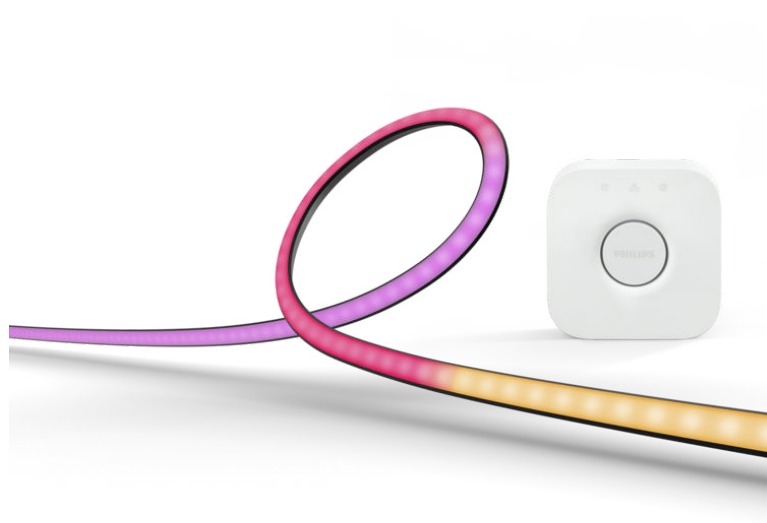

PHILIPS

Play Gradient Lightstrip for PC

LIGHTSTRIPS

Made for 32" to 34" monitors

Includes power supply and
mounts

Blends white and coloured light

Includes Hue Bridge

8719514434653

Easy smart lighting

Get a gradient of reactive, colourful light for your gaming setup. Attach the Play gradient lightstrip to the back of your 32"–34" monitor with the included mounts. Start syncing with the Hue Sync desktop app to see the action on your screen reflected in the light. Hue Bridge included.

Get a seamless gradient of rich, high-quality light. Each colour along the lightstrip flows naturally into one another, creating a unique effect.

Made for monitors

The Play gradient lightstrip mounts to the back of your single- or triple-monitor setup, bending easily around its corners.

Supercharge your surround lighting

When used with other colour-capable Philips Hue lights, you unleash the full power of surround lighting.

Easy to install

The Play gradient lightstrip comes in three sizes for single- and triple-monitor setups, and includes mounting clips, making it easy to attach to the back of your monitor.