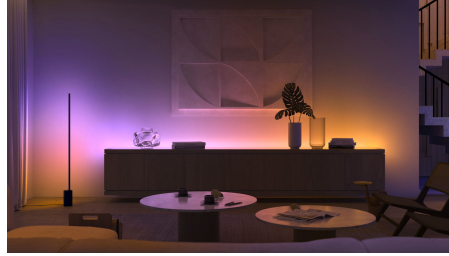

## Control up to 10 lights with the Bluetooth app

With the Hue Bluetooth app, you can control your Hue smart lights in a single room of your home. Add up to 10 smart lights and control them all with just the touch of a button on your mobile device.

## Create a personalised experience with colourful smart light

Transform your home with over 16 million colours, instantly creating the right atmosphere for any event. With the touch of a button, you can set a festive mood for a party, turn your living room into a movie theatre, enhance your home decor with colour accents, and much more.

## Set the right mood with warm to cool white light

These bulbs and light fixtures offer different shades of warm to cool white light. With complete dimmability from bright to low nightlights, you can tune your lights to the perfect shade and brightness of light for your daily needs.