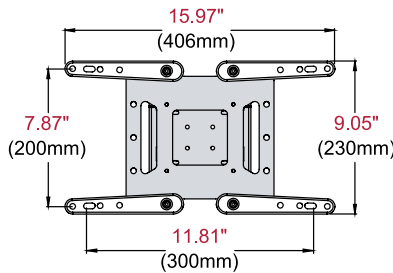

Product Specifications

	DIMENSIONS (W x H x D)	PRODUCT WEIGHT	LOAD CAPACITY	FINISH	AVAILABLE COLORS
ACC4X4	7.02" x 1.20" x 0.18" (178 x 30 x 4mm)	1.43lb (0.65kg)	70lb (32kg)	Scratch resistant fused epoxy	Semi-gloss black

Package Specifications

	PACKAGE SIZE (W x H x D)	PACKAGE SHIP WEIGHT	PACKAGE UPC CODE	PACKAGE CONTENTS	UNITS IN PACKAGE
ACC4X4	7.63" x 3.25" x 3.25" (194 x 83 x 83mm)	1.98lb (0.90kg)	735029307228	Adaptor brackets and mounting hardware	1

All dimensions = inch (mm)

**FRONT VIEW
ATTACHED TO SF632**

FRONT VIEW

FRONT VIEW

FRONT VIEW

Architect Specifications

The VESA® 400 x 400mm Adaptor Plate shall be a Peerless-AV model ACC4X4 and shall be located where indicated on the plans. Assembly and installation shall be done according to instructions provided by the manufacturer.