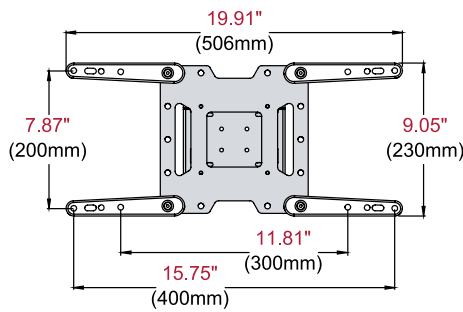

Product Specifications

	DIMENSIONS (W x H x D)	PRODUCT WEIGHT	LOAD CAPACITY	FINISH	AVAILABLE COLORS
ACC4X4	7.02" x 1.20" x 0.18" (178 x 30 x 4mm)	1.43lb (0.65kg)	70lb (32kg)	Scratch resistant fused epoxy	Semi-gloss black

Package Specifications

	PACKAGE SIZE (W x H x D)	PACKAGE SHIP WEIGHT	PACKAGE UPC CODE	PACKAGE CONTENTS	UNITS IN PACKAGE
ACC4X4	7.63" x 3.25" x 3.25" (194 x 83 x 83mm)	1.98lb (0.90kg)	735029307228	Adaptor brackets and mounting hardware	1

All dimensions = inch (mm)

**FRONT VIEW
ATTACHED TO SF632**

FRONT VIEW

FRONT VIEW

FRONT VIEW

Architect Specifications

The VESA® 400 x 400mm Adaptor Plate shall be a Peerless-AV model ACC4X4 and shall be located where indicated on the plans. Assembly and installation shall be done according to instructions provided by the manufacturer.