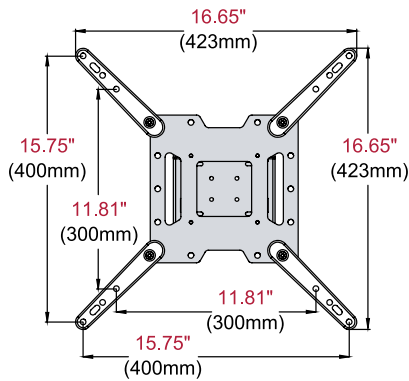

Increase the mounting pattern of a VESA® 200 x 200 mount to accommodate a larger range of VESA® patterns.

Additional Features

- ✓ Increases the mounting pattern of VESA® 200 x 200 mounts to include 300 x 200, 300 x 300, 400 x 200, 400 x 300, and 400 x 400mm
- ✓ Maintains slim design of the original mount, while expanding the mounting pattern
- ✓ Compatible with PF632, PT632, PP740, PA740, SF632(P), ST632(P), SP740P, SA740P models

Product Specifications

	DIMENSIONS (W x H x D)	PRODUCT WEIGHT	LOAD CAPACITY	FINISH	AVAILABLE COLORS
ACC4X4	7.02" x 1.20" x 0.18" (178 x 30 x 4mm)	1.43lb (0.65kg)	70lb (32kg)	Scratch resistant fused epoxy	Semi-gloss black

Package Specifications

	PACKAGE SIZE (W x H x D)	PACKAGE SHIP WEIGHT	PACKAGE UPC CODE	PACKAGE CONTENTS	UNITS IN PACKAGE
ACC4X4	7.63" x 3.25" x 3.25" (194 x 83 x 83mm)	1.98lb (0.90kg)	735029307228	Adaptor brackets and mounting hardware	1

All dimensions = inch (mm)

**FRONT VIEW
ATTACHED TO SF632**

FRONT VIEW

FRONT VIEW

FRONT VIEW

Architect Specifications

The VESA® 400 x 400mm Adaptor Plate shall be a Peerless-AV model ACC4X4 and shall be located where indicated on the plans. Assembly and installation shall be done according to instructions provided by the manufacturer.