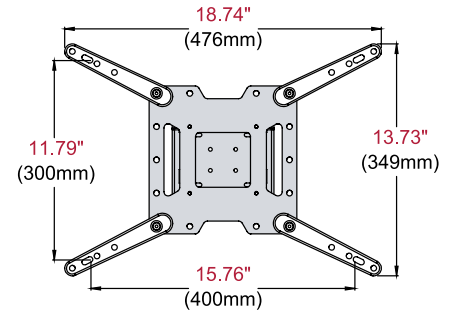

Product Specifications

	DIMENSIONS (W x H x D)	PRODUCT WEIGHT	LOAD CAPACITY	FINISH	AVAILABLE COLORS
ACC4X4	7.02" x 1.20" x 0.18" (178 x 30 x 4mm)	1.43lb (0.65kg)	70lb (32kg)	Scratch resistant fused epoxy	Semi-gloss black

Package Specifications

	PACKAGE SIZE (W x H x D)	PACKAGE SHIP WEIGHT	PACKAGE UPC CODE	PACKAGE CONTENTS	UNITS IN PACKAGE
ACC4X4	7.63" x 3.25" x 3.25" (194 x 83 x 83mm)	1.98lb (0.90kg)	735029307228	Adaptor brackets and mounting hardware	1

All dimensions = inch (mm)

**FRONT VIEW
ATTACHED TO SF632**

FRONT VIEW

FRONT VIEW

FRONT VIEW

Architect Specifications

The VESA® 400 x 400mm Adaptor Plate shall be a Peerless-AV model ACC4X4 and shall be located where indicated on the plans. Assembly and installation shall be done according to instructions provided by the manufacturer.