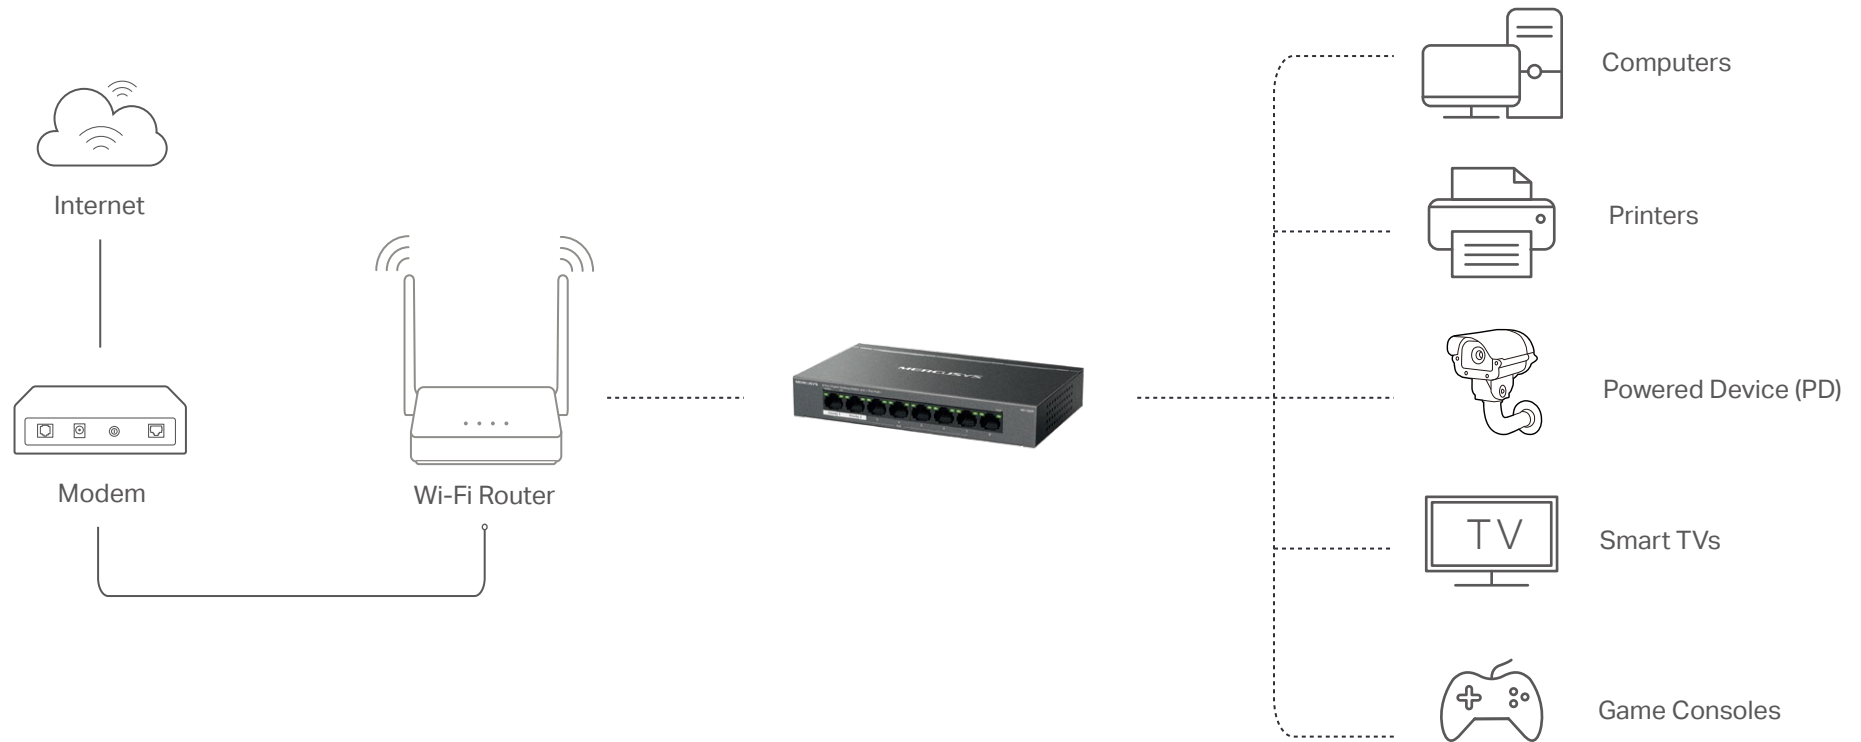

8-Port Gigabit Desktop Switch with 7-Port PoE+

Model: MS108GP

// Highlights

- 8× 10/100/1000 Mbps RJ45 ports
- With 7 PoE+ ports, transfers data and power on one single cable
- Support PoE Power up to 30 W for each PoE port and 65 W for all PoE ports*
- Increases PoE transmission distance to 250 m by Extend Mode*
- One click to divide traffic for specific ports for stability and security
- Works with IEEE 802.3af/at compliant PDs
- Allows for efficient heat dissipation and long network life
- Simple to use and saves time and effort

// Connections

Network deployment made simple with Power over Ethernet.

// Specifications

Product Picture	
Model	MS108GP
Standards	IEEE 802.3i, IEEE 802.3u, IEEE 802.3ab, IEEE 802.3x
Interface	8× 10/100/1000 Mbps RJ45 ports
Network Media (Cable)	10BASE-T:2-pair UTP/STP (≤100m) of Cat. 3 or above 100BASE-TX:2-pair UTP/STP (≤100m) of Cat. 5 or above 1000BASE-T:4-pair UTP/STP (≤100m) of Cat. 5e or above
PoE	PoE Standard: compatible with 802.3af/at PDs PoE Port 1–7, up to 30 W per port PoE Power Budget 65 W*
Auto-Negotiation	YES
Auto MDI/MDIX	YES
PoE Power on RJ45	Power+: pin 3 & pin 6 Power -: pin 1 & pin 2
Max Power Consumption	5.07W (22/50 Hz, no PD connected) 77.33W (220/50 Hz, with 65W PD connected)
Max Heat Dissipation	17.238 BTU/h (no PD connected) 262.922 BTU/h (with 65 W PD connected)
Forwarding Mode	Store and Forward
Switch Capacity	16 Gbps
MAC Address Table	8k, Auto-learning, Auto-aging
Extend Mode	YES
Isolation Mode	YES
Flow Control	YES
Fanless	YES
LED	Power, Link/Act, PoE Status
Dimensions	171*98*27mm (6.7*3.9*1.1 in)
Certification	CE, RoHS
Environment	Operating Temperature: 0°C to 40°C (32°F to 104°F) Storage Temperature: -40°C to 70°C (-40°F to 158°F) Operating Humidity: 10% to 90% RH, non-condensing Storage Humidity: 5% to 95% RH, non-condensing