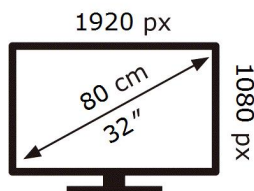

ENERG

SAMSUNG

S32DM500EU

26 kWh/1000h

ABCDEF **G**

38 kWh/1000h

2019/2013