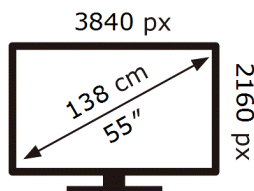

SAMSUNG

QE55S95CAT

84 kWh/1000h

ABCDEF **G**

151 kWh/1000h

2019/2013

ENERG

SAMSUNG