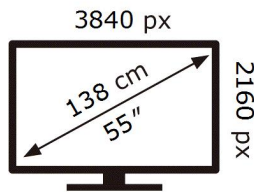

QE55S95CAT

84 kWh/1000h

ABCDEF **G**

HDR

151 kWh/1000h

2019/2013