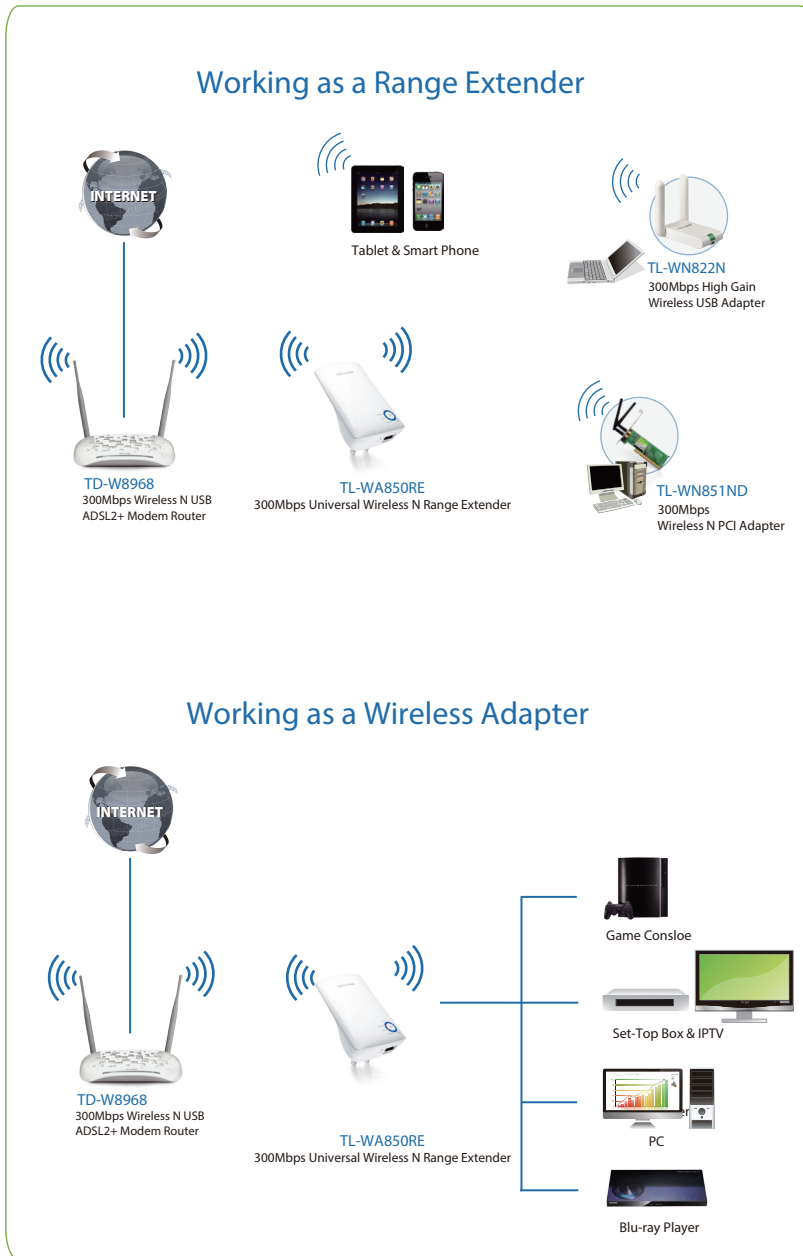

Diagram:

Package:

- 300Mbps Universal Wi-Fi Range Extender TL-WA850RE
- RJ-45 Ethernet Cable
- Quick Installation Guide

Related Product:

- 300Mbps Wireless N USB ADSL2+ Modem Router TD-W8968
- 300Mbps Wireless N PCI Adapter TL-WN851ND
- 300Mbps High Gain Wireless USB Adapter TL-WN822N