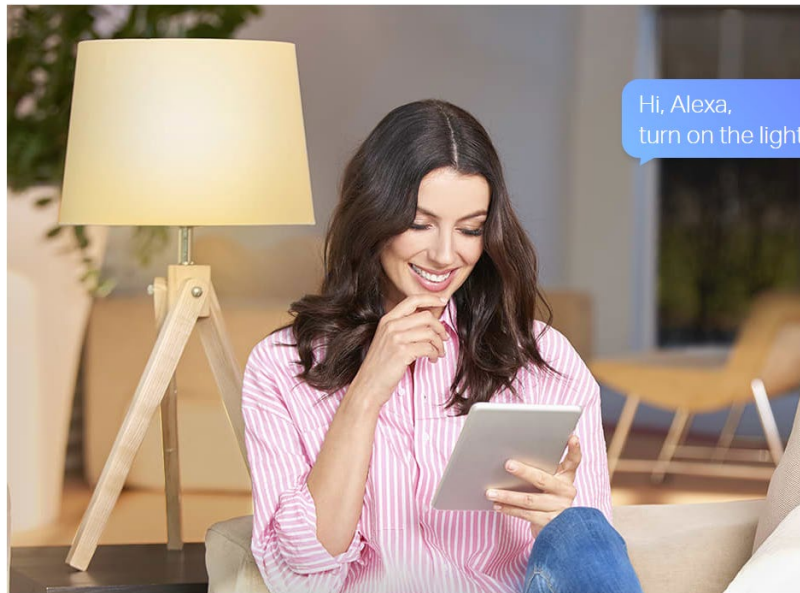

No Hub Required

// Highlights

Dimmable

- Adjust with Ease

Manage the lighting at your fingertips to create the perfect atmosphere in your home at anytime.

- Preset for Convenience

Found your favorite lighting for watching movies? Save it as a setting you can simply select for future movie nights.

Schedule

- Set Your Times

Create a regular schedule to turn on/off with the brightness you set.

- Sunrise and Sunset Mode

Automatically activate your light according to your time zone.

// Highlights

Free Up Your Hands with Voice Control

You can use Amazon Alexa or Google Assistant to control your devices with voice commands like "Alexa, turn on the light please".

A Deterrent for Your Home

Away Mode, a feature that intelligently simulates someone being home by turning the light on and off, makes it appear that someone is home when you're on long trips to keep away people with ill intent.

// Features

- **Remote Control** – Instantly turn the light on/off wherever you are through the Tapo app
- **Schedule** – Preset a schedule to automatically manage devices
- **Timer** - Create countdown timer lists for connected electronics
- **Voice Control** – Manage your smart bulb with voice commands via Amazon Alexa or the Google Assistant
- **Away Mode** – Automatically turns bulb on and off at different times to give the appearance that someone is home
- **Easy Setup and Use** - No hub required, set up quickly and manage easily through the free app
- **Device Sharing** - Easily share management permissions with each member of your family.
- **Sunrise and Sunset Mode** - Automatically activate your bulb according to your time zone.
- **Energy Saving** - Reduce energy use up to 85% without losing brightness or quality.