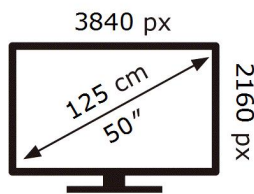

ENERG

SAMSUNG

HG50AU800EE

71 kWh/1000h

ABCDEF **G**

124 kWh/1000h

2019/2013