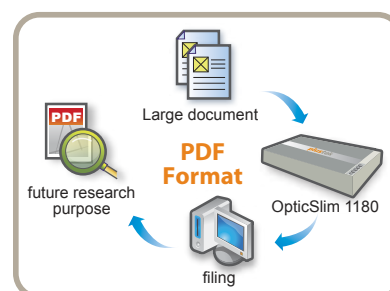

With competitive scanners costing more than double the price, the A3 sized OpticSlim 1180 is an ideal for any scanning task that requires the best of both worlds—excellent quality scanning result at an affordable price! Software includes image processing, document management, PDF creation, highly accurate optical character recognition (OCR), TWAIN drivers and software for file sharing.

OpticSlim 1180

❖ KEY FEATURES

Multilingual user's interface

A3 size scanning area

Friendly installation & quick start program

Searchable PDF files format available

Compact design, small and light weighted

Function button design for Scan, OCR, PDF and Email

Specification

Image Sensor	CIS
Light Source	LED
Optical Resolution	1200 dpi
Scan Modes	Color: 48-bit input, 24-bit output Grayscale: 16-bit input, 8-bit output B/W: 1-bit output
Scanning Speed	15 sec (Color Mode, 300dpi, A3) 9 sec (Grayscale/ B&W Mode, 300dpi, A3)
Scanning Area (W x L)	Max. 297 mm x 431.8 mm (12" x 17")
Power Supply	24 Vdc / 0.75 A
Interface	USB 2.0
Net Weight	4.32 Kgs (9.52 Lbs)
Dimensions (W x D x H)	589 x 407 x 68 mm (23.18" x 16.02" x 2.67")
Protocol	TWAIN Compliant
OS	Windows Vista / 7 / 8 / 10 OS X 10.8 / 10.9 / 10.10 / 10.11 / 10.12 (Web-Driver Only)