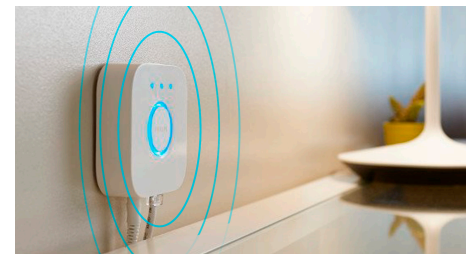

Set the right mood with warm to cool white light

These bulbs and light fixtures offer different shades of warm to cool white light. With complete dimmability from bright to low nightlights, you can tune your lights to the perfect shade and brightness of light for your daily needs.

Unlock the full suite of smart lighting features with the Bridge

The Bridge unlocks the features that make smart lighting truly smart – away-from-home control, voice control, automated lighting and much more. Add a Bridge to your setup to create immersive experiences, tap into technology that's secure and reliable, and more. The Bridge is the key to smart lighting like you've never seen before.