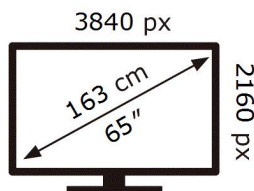

ENERGY

SAMSUNG

QE65QN95DAT

96 kWh/1000h

ABCDEF **G**

224 kWh/1000h

2019/2013