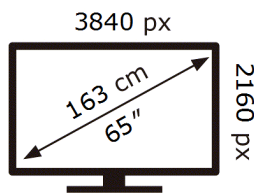

SAMSUNG

QE65QN95DAT

96 kWh/1000h

ABCDEF **G**

224 kWh/1000h

ENERGY

SAMSUNG

QE65QN95DAT