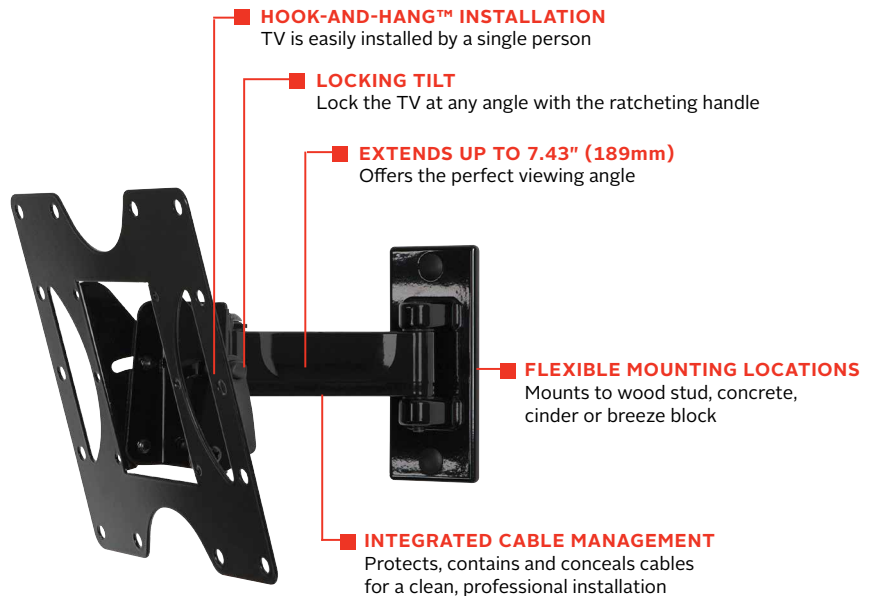

PP740

Mounting Pattern
100 x 100, 200 x 100,
or 200 x 200mm

Max Load
80lb
(36kg)

PARAMOUNT™ Pivot Wall Mount

FOR 22" TO 43" DISPLAYS*

The Paramount™ series wall mounts provide versatile and multi-functional features. With PP740, extend the display up to 7.43" (189mm) or fully-retract it to just 2.78" (70mm) from the wall for an improved viewing angle. The Hook-and-Hang™ system offers easy, one-person installation of the display. A ratcheting handle provides locking tilt capability for quick adjustments to the amount of tilt, reducing glare and optimizing the viewing angle. Integrated cable management protects, contains and conceals cables for a clean installation.

- Accommodates 100 x 100, 200 x 100, or 200 x 200mm VESA® mounting patterns
- Extends 7.43" (189mm) from the wall
- Retracts to 2.78" (70mm) to save space
- +15/-5° of tilt for optimal viewing angles
- ±5° of roll for post installation display leveling
- Up to ±90° of pivot
- Design is UL listed and tested to four times stated load capacity

Extend, turn, tilt, or retract the display for the perfect viewing angle.

Comes in color packaging with included installation hardware and easy to follow instructions.

Please visit peerless-av.com/en-us/patents for patent information.

✉ info@peerless-av.com
🌐 peerless-av.com

peerless-AV®
Driving Technology Through Innovation

PP740	Paramount™ Pivot Wall Mount for 22" to 43" Displays
--------------	---

Product Specifications

	DIMENSIONS (W x H x D)	PRODUCT WEIGHT	LOAD CAPACITY	FINISH	AVAILABLE COLORS
PP740	10.14" x 8.74" x 2.78"-7.43" (258 x 222 x 70-189mm)	2.75lb (1.25kg)	80lb (36kg)	Scratch Resistant Fused Epoxy	Gloss Black