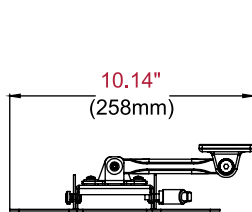

PP740	Paramount™ Pivot Wall Mount for 22" to 43" Displays

Product Specifications

	DIMENSIONS (W x H x D)	PRODUCT WEIGHT	LOAD CAPACITY	FINISH	AVAILABLE COLORS
PP740	10.14" x 8.74" x 2.78"-7.43" (258 x 222 x 70-189mm)	2.75lb (1.25kg)	80lb (36kg)	Scratch Resistant Fused Epoxy	Gloss Black

Package Specifications

	PACKAGE SIZE (W x H x D)	PACKAGE SHIP WEIGHT	PACKAGE UPC CODE	PACKAGE CONTENTS	UNITS IN PACKAGE
PP740	10.04" x 2.95" x 12.76" (255 x 75 x 324mm)	4.10lb (1.86kg)	735029256113	Wall Mount, Wall and Display Installation Hardware, Installation Instructions	1

Accessories

ACC4X4: VESA® 400 x 400mm Adaptor Plate
ACC-UCM: Universal AV Component Mount

ESHV models: AV Wall Shelves
WSP700/WSP701: Metal Stud Wall Plates for 16"/24" Center Metal Studs

All dimensions = **inch** (mm)

TOP VIEW