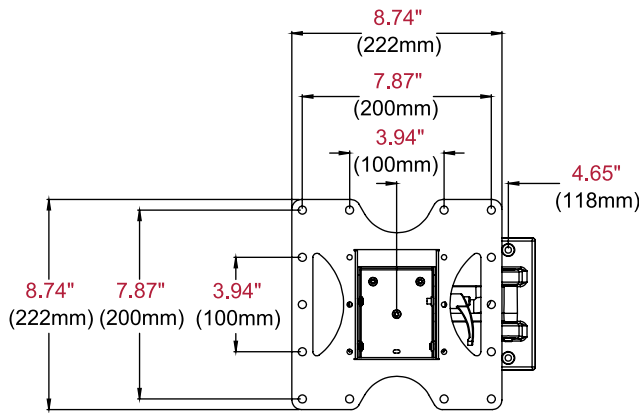

- Accommodates 100 x 100, 200 x 100, or 200 x 200mm VESA® mounting patterns
- Extends 7.43" (189mm) from the wall
- Retracts to 2.78" (70mm) to save space
- +15/-5° of tilt for optimal viewing angles
- ±5° of roll for post installation display leveling
- Up to ±90° of pivot
- Design is UL listed and tested to four times stated load capacity

Package Specifications

	PACKAGE SIZE (W x H x D)	PACKAGE SHIP WEIGHT	PACKAGE UPC CODE	PACKAGE CONTENTS	UNITS IN PACKAGE
PP740	10.04" x 2.95" x 12.76" (255 x 75 x 324mm)	4.10lb (1.86kg)	735029256113	Wall Mount, Wall and Display Installation Hardware, Installation Instructions	1

Accessories

ACC4X4: VESA® 400 x 400mm Adaptor Plate
ACC-UCM: Universal AV Component Mount

ESHV models: AV Wall Shelves
WSP700/WSP701: Metal Stud Wall Plates for 16"/24" Center Metal Studs

All dimensions = **inch** (mm)

TOP VIEW

WALL PLATE DETAIL

FRONT VIEW

SIDE VIEW COLLAPSED

**SIDE VIEW EXTENDED
+15°/-5° TILT**

Architect Specifications

The Paramount™ Pivot Wall Mount shall be a Peerless-AV model PP740 and shall be located where indicated on the plans. Assembly and installation shall be done according to instructions provided by the manufacturer.