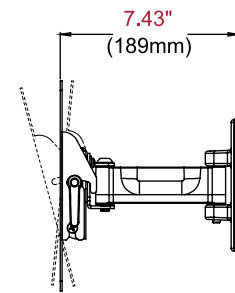

✉ info@peerless-av.com
🌐 peerless-av.com

peerless-AV®
Driving Technology Through Innovation

PP740	Paramount™ Pivot Wall Mount for 22" to 43" Displays
--------------	---

Product Specifications

	DIMENSIONS (W x H x D)	PRODUCT WEIGHT	LOAD CAPACITY	FINISH	AVAILABLE COLORS
PP740	10.14" x 8.74" x 2.78"-7.43" (258 x 222 x 70-189mm)	2.75lb (1.25kg)	80lb (36kg)	Scratch Resistant Fused Epoxy	Gloss Black

Package Specifications

	PACKAGE SIZE (W x H x D)	PACKAGE SHIP WEIGHT	PACKAGE UPC CODE	PACKAGE CONTENTS	UNITS IN PACKAGE
PP740	10.04" x 2.95" x 12.76" (255 x 75 x 324mm)	4.10lb (1.86kg)	735029256113	Wall Mount, Wall and Display Installation Hardware, Installation Instructions	1

TOP VIEW

WALL PLATE DETAIL

FRONT VIEW

SIDE VIEW COLLAPSED

**SIDE VIEW EXTENDED
+15°/-5° TILT**

Architect Specifications

The Paramount™ Pivot Wall Mount shall be a Peerless-AV model PP740 and shall be located where indicated on the plans. Assembly and installation shall be done according to instructions provided by the manufacturer.