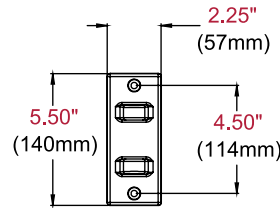

WALL PLATE DETAIL