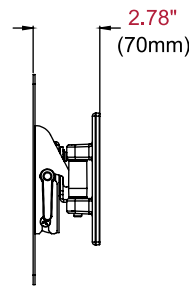

✉ info@peerless-av.com
🌐 peerless-av.com

peerless-AV®
Driving Technology Through Innovation

PP740	Paramount™ Pivot Wall Mount for 22" to 43" Displays
--------------	---

Product Specifications

	DIMENSIONS (W x H x D)	PRODUCT WEIGHT	LOAD CAPACITY	FINISH	AVAILABLE COLORS
PP740	10.14" x 8.74" x 2.78"-7.43" (258 x 222 x 70-189mm)	2.75lb (1.25kg)	80lb (36kg)	Scratch Resistant Fused Epoxy	Gloss Black

Package Specifications

	PACKAGE SIZE (W x H x D)	PACKAGE SHIP WEIGHT	PACKAGE UPC CODE	PACKAGE CONTENTS	UNITS IN PACKAGE
PP740	10.04" x 2.95" x 12.76" (255 x 75 x 324mm)	4.10lb (1.86kg)	735029256113	Wall Mount, Wall and Display Installation Hardware, Installation Instructions	1

Accessories

ACC4X4: VESA® 400 x 400mm Adaptor Plate
ACC-UCM: Universal AV Component Mount

ESHV models: AV Wall Shelves
WSP700/WSP701: Metal Stud Wall Plates for 16"/24" Center Metal Studs

All dimensions = **inch** (mm)

TOP VIEW

WALL PLATE DETAIL

FRONT VIEW

SIDE VIEW COLLAPSED

**SIDE VIEW EXTENDED
+15°/-5° TILT**

Architect Specifications

The Paramount™ Pivot Wall Mount shall be a Peerless-AV model PP740 and shall be located where indicated on the plans. Assembly and installation shall be done according to instructions provided by the manufacturer.