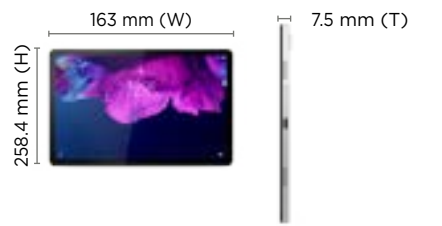

Tab P11 Plus

SPECIFICATIONS

DESIGN

Weight

Tablet only : ~ 490 g (1.1 lbs)

Operating System

Android™ 11

PERFORMANCE

Processor

MediaTek® Helio G90T Tab Octa-Core Processor:
2 x A76 2.05 GHz + 6 x A55 2.0 GHz

Audio

Dual Microphone Array + Smart Voice DSP
(Mid-field)

Speakers

Quad Speakers, Optimized with Dolby Atmos®

Memory (uMCP)

ROW : (LPDDR4x); 4 GB + 64 GB /
4 GB + 128 GB / 6 GB + 128 GB
PRC : (LPDDR4x); 4 GB + 64 GB /
4 GB + 128 GB / 6 GB + 128 GB

microSD™

Card Slot : Up to 256 GB (exFAT file up to 1 TB)

Battery (for ROW SKU)¹

Charging Solution : MTK PD 2.0, 20W
(10V/2A) Charging
Capacity : 7500 mAh (Min) /
7700 mAh (Typ)

Video Playback Time : Up to 12 Hours

Web Browsing Time : Up to 12 Hours

Music Playback Time : Up to 15 Hours

Display

Size : 11"
Type : IPS LCD
Resolution : 2K (2000 x 1200)
PPI : 213
Color Gamut: NTSC 70%
Color Depth : 16.7 Million
Brightness : 400 nits
Refresh Rate: 60 Hz
Touch : 10-point Multitouch

Colors

Slate Grey
Platinum Grey
Modernist Teal

SIM

Type : Nano SIM + TF
Slot : Single Slot

CONNECTIVITY

Wireless Connectivity

WLAN : WiFi 802.11 a/b/g/n/ac;
2.4 GHz & 5 GHz

Bluetooth® : 5.1
WiFi Direct : Yes
WiFi Display : Yes
GPS/Beidou : Yes
A-GPS : Yes (Optional)
FM Radio : Yes
GLONASS : Yes

Bands Supported

ROW
GSM : B2/B3/B5/B8
WCDMA : B1/B2/B5(B6/B19)/B8
FDD LTE : B1/B2/B3/B4/B5(B19)/B7/B8/
B20/B28(a+b)
TDD LTE : B38/B40/B41 full band
(2496-2690 MHz)
PRC
GSM : B2/B3/B5/B8
WCDMA : B1/B2/B5/B8
TD-SCDMA : B34/B39
EVD0 : BC0
FDD LTE : B1/B3/B5/B7/B8
TDD LTE : B34/B38/B39/B40/B41
(2555-2675 MHz)

Camera

Rear
13 MP Auto-Focus with
Flash Light

Front
8 MP Fixed-Focus

Sensors

Accelerometer (G) Sensor, Hall Sensor,
Ambient L-Sensor, Gyroscope,
TOF (Time-of-Flight) Sensor, Vibrator

Login Security

Fingerprint : NA **Face Unlock** : Yes

Buttons and Ports

Volume Up/Down Buttons

4-point Pogo-pin Connector for data
transfer and charging with the keyboard
back and Lenovo Smart Charging Station 2

Power Button

USB Type-C™ 2.0 for data transfer and
charging, and **USB Type-C™ Headset**

SOFTWARE

- Netflix
- Dolby Atmos®
- Google
- Gmail
- Google Chrome
- Entertainment Space²
- Google Photos
- Google PlayStore
- Google Kids Space³
- Office
- Squid Note
- Amazon Music
- Tips

TUV Certified Eye Protection

With special light and display technology
development, Lenovo tablets ensure
that the display lowers
harmful blue light when
appropriate to reduce
strain on the eyes.