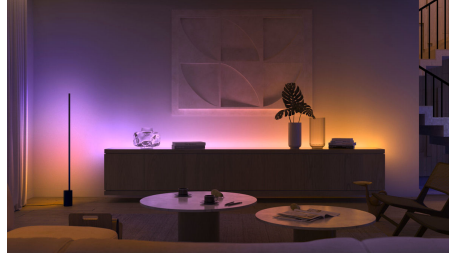

Easy smart lighting

- Control up to 10 lights with the Bluetooth app
- Control lights with your voice*
- Create a personalised experience with colourful smart light
- Set the right mood with warm to cool white light
- Get the perfect light recipes for your daily activities
- Unlock the full suite of smart lighting features with the Bridge

Highlights

Control up to 10 lights with the Bluetooth app

With the Hue Bluetooth app, you can control your Hue smart lights in a single room of your home. Add up to 10 smart lights and control them all with just the touch of a button on your mobile device.

Create a personalised experience with colourful smart light

Transform your home with over 16 million colours, instantly creating the right atmosphere for any event. With the touch of a button, you can set a festive mood for a party, turn your living room into a movie theatre, enhance your home decor with colour accents, and much more.

Set the right mood with warm to cool white light

These bulbs and light fixtures offer different shades of warm to cool white light. With complete dimmability from bright to low nightlights, you can tune your lights to the perfect shade and brightness of light for your daily needs.