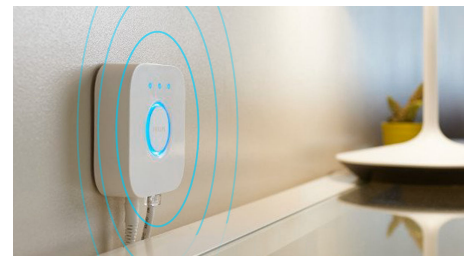

Set the right mood with warm to cool white light

These bulbs and light fixtures offer different shades of warm to cool white light. With complete dimmability from bright to low nightlights, you can tune your lights to the perfect shade and brightness of light for your daily needs.

Unlock the full suite of smart lighting features with the Bridge

The Bridge unlocks the features that make smart lighting truly smart – away-from-home control, voice control, automated lighting and much more. Add a Bridge to your setup to create immersive experiences, tap into technology that's secure and reliable, and more. The Bridge is the key to smart lighting like you've never seen before.