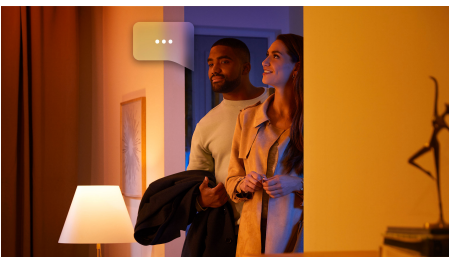

Easy smart lighting

- Control up to 10 lights with the Bluetooth app
- Control lights with your voice*
- Create a personalised experience with colourful smart light
- Set the right mood with warm to cool white light
- Get the perfect light recipes for your daily activities
- Unlock the full suite of smart lighting features with the Bridge

Highlights

Control up to 10 lights with the Bluetooth app

With the Hue Bluetooth app, you can control your Hue smart lights in a single room of your home. Add up to 10 smart lights and control them all with just the touch of a button on your mobile device.

Control lights with your voice*

Philips Hue works with Amazon Alexa and the Google Assistant when paired with a compatible Google Nest or Amazon Echo device. Simple voice commands allow you to control multiple lights in a room, or just a single lamp.