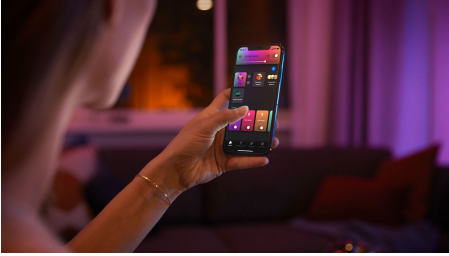

Easy smart lighting

The Hue Centura aluminium recessed spotlight offers the perfect splash of ambience for any occasion. Ideal for your living room and bedroom. Control via Bluetooth to instantly set light scenes in one room, or pair with a Hue Bridge to unlock the full suite of features.

Easy smart lighting

- Control up to 10 lights with the Bluetooth app
- Control lights with your voice*
- Create a personalised experience with colourful smart light
- Set the right mood with warm to cool white light
- Get the perfect light recipes for your daily activities
- Unlock the full suite of smart lighting features with the Bridge

Highlights

Control up to 10 lights with the Bluetooth app

With the Hue Bluetooth app, you can control your Hue smart lights in a single room of your home. Add up to 10 smart lights and control them all with just the touch of a button on your mobile device.

Create a personalised experience with colourful smart light

Transform your home with over 16 million colours, instantly creating the right atmosphere for any event. With the touch of a button, you can set a festive mood for a party, turn your living room into a movie theatre, enhance your home decor with colour accents, and much more.