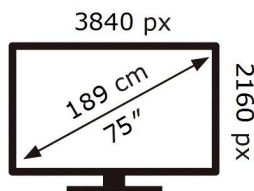

QE75Q60DAU

84 kWh/1000h

ABCDEF **G**

204 kWh/1000h

2019/2013