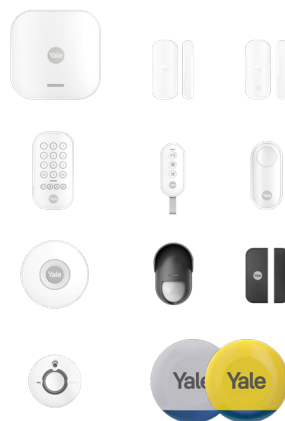

Always feel safe knowing your home is protected, inside and out.

With a 12m detection range and optional pet-friendly and sensitivity features to suit your needs, you can place the Yale Indoor Motion Sensor in every room of your home on corners or flat walls.

Get notifications via the app as soon as motion is detected indoors, or if someone tampers with the sensor.

Dual installation methods to permit installation in every corner or wall of your home.

Horizon+Technology

Trusted every day

Specifications

Wireless range	Horizon+ Technology: 1km long range RF
Communication frequency between Yale Hub and Indoor Motion Sensor	Horizon+ Technology: 2-way RF on 868Mhz
Device features	<ul style="list-style-type: none"> • Selectable pet immunity • Selectable sensitivity • 12m detection range
Security features	Tamper protected
Product dimensions (H x W x D)	121.75mm x 71.75mm x 55mm
Product weight	110g
Power solution	1x CR123A lithium battery
Battery life	3 years
Mounting solution	Screws and 3M tape (included)
Model number	AL-PIR-1A-V1
SKU number	AL-PIR-1A-W

Fully customisable

This accessory is compatible with the Yale Smart Alarm Kits.

More accessories to suit your needs! Add up to 100 devices to your Yale Smart Alarm.

How it works:

Download our free Yale Home app on iOS and Android.