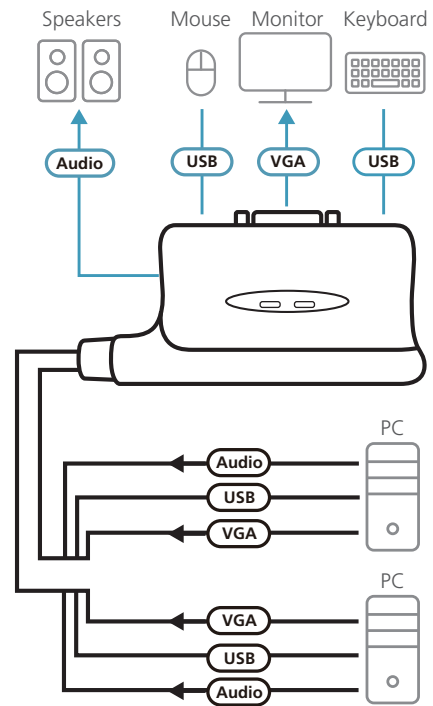

2-Port USB VGA / Audio Cable KVM Switch (1.8 m) / (0.9 m) CS62U / CS62US

ATEN provides total USB KVM solution. CS62U / CS62US links two USB computers to one USB console for a complete USB system compatible with all operating platforms, including Windows, Mac, Linux and Sun.

Features

- One USB console controls two USB computers
 - Compact design — built-in 1.8 m cables (CS62U) or 0.9 m cables (CS62US)
 - Hotkey selection for OS and keyboard languages
 - Computer Selection via hotkey and USB mouse
 - Multiplatform support — Windows, Linux, Mac, and Sun
 - Video DynaSync™ – exclusive ATEN technology eliminates boot-up display problems and optimizes resolution when switching between ports
 - Console mouse port emulation / bypass feature supports most mouse drivers
 - USB mouse port can be used for USB hub and USB peripheral sharing*
 - Supports gaming keyboards
 - Supports multifunction and wireless keyboards and mice
 - All-in-one design
 - Supports speaker functions
 - Superior video quality – up to 2048 x 1536 @ 60 Hz ; DDC2B
 - Auto-Scan function to monitor computer operation
 - Bus-powered
- * To use the USB mouse port as a USB hub, users must first disable mouse emulation mode.

Specifications

	CS62U	CS62US
Computer Connections	2	
Port Selection	Hotkey, Mouse	
Connectors		
Console Ports	1 x HDB-15 Female (Blue) 2 x USB Type-A Female 1 x 3.5mm Audio Jack Female (Green)	
KVM Ports	2 x HDB-15 Male (Blue) 2 x USB Type-A Male 2 x 3.5mm Audio Jack Male (Green)	
LEDs		
Selected	2 (Green)	
Cable Length		
Computer	2 x 1.8 m	2 x 0.9 m
Emulation		
Keyboard / Mouse	USB	
Video	2048 x 1536 @ 60 Hz; DDC2B	
Scan Interval	5 seconds	
Power Consumption	DC 5 V: 0.328 W	DC 5 V: 0.33 W
Environmental		
Operating Temperature	0 - 50 °C	
Storage Temperature	-20 - 60 °C	
Humidity	0-80% RH, Non-condensing	
Physical Properties		
Housing	Plastic	
Weight	0.37 kg	0.28 kg
Dimensions (L x W x H)	8.75 x 6.08 x 2.80 cm	