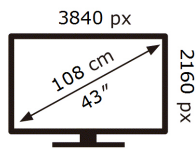

SAMSUNG

HG43BU800EE

54 kWh/1000h

ABCDEF **G**

HDR

97 kWh/1000h

2019/2013

BN68-11632A-00