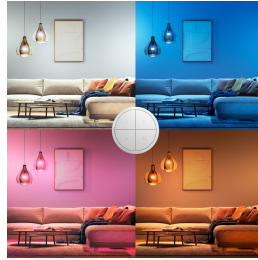

Easy smart lighting

Control up to three Rooms or a Zone with each individual button of the Tap dial switch, available in black or white. Turn the dial to dim and brighten the lights. Mount it to the wall, place it on a magnetic surface, or use it as a remote control.

Highlights

Control it your way

Connect your Philips Hue lights with the bridge and start discovering the endless possibilities. Control your lights from your smartphone or tablet via the Philips Hue app, or add switches to your system to activate your lights. Set timers, notifications, alarms and more for the full Philips Hue experience. Philips Hue even works with Amazon Alexa, Apple Homekit and Google Home to allow you to control your lights with your voice.

Convenient versatility

Control your entire smart lighting system from anywhere in your home – without your phone or tablet.

Set scenes instantly

With a sleek, matte design in both black and white, the Philips Hue Tap dial switch lets you set scenes in any room of your home. Programme each button to control three separate Rooms or a Zone and choose a scene for each.

Personalise each button

Choose a separate Room or Zone (as well as a light scene!) for each button in the Settings tab of the Hue app.

Rotate to dim and brighten easily

For precise lighting levels, turn the dial slowly to dim or brighten in smaller increments. Turn it faster to quickly brighten or dim the room.