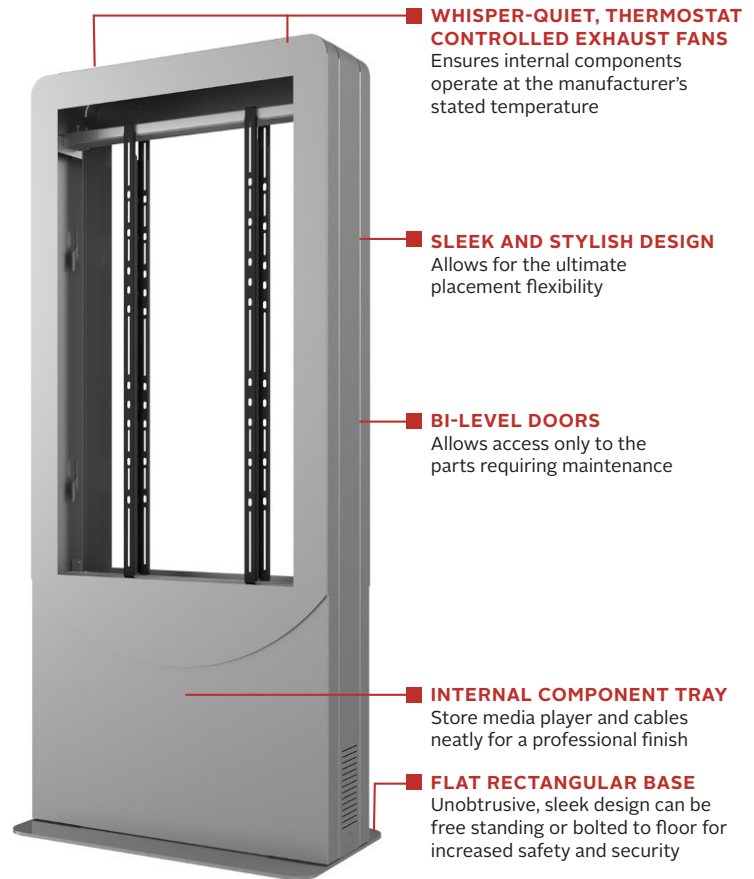

KIPC2565B(-S)-EUK

Display size
65"

Max load
248lb (113kg)

Portrait Back-to-Back Kiosk

Fits most 65" displays less than 1.81" (46mm) deep

Experience the elegance of Peerless-AV's new indoor Portrait Kiosk, designed to support the latest LED displays and touchscreen panels up to 1.81" deep. With a flat base that can be free standing or bolted to the ground, the kiosk allows for electric and data cable access, making it easy to install and maintain. Plus, the kiosk includes two whisper-quiet, thermostat-controlled exhaust fans to ensure the display and internal components are kept at an optimal temperature. To maintain a clean aesthetic, the kiosk offers an internal tray for media players and cables, as well as lift off, bi-level rear doors that provide direct access to parts requiring maintenance. For theft protection, the kiosk features keyed-alike cam locks specific to the kiosk. From entertaining to wayfinding, the new kiosk is an ideal solution for various indoor application settings, including corporate, retail, and hospitality.

This sleek, multi-media kiosk incorporates a robust feature set, while maintaining an elegant curved design.

Additional Features

- Designed with British steel, that provides stability, strength and corrosion-resistance for any indoor environment
- Internal micro-adjustments allow for quick positioning of display within the kiosk window for flush alignment
- Secured doors allow convenient access to the display, media player and other internal components for easy installation and maintenance
- High-performance, premium powder coat finish protects the unit and extends the product lifespan for years
- Stand-alone or fully integrated with display, audio components, media player and input components
- A wide range of custom aesthetic options also available; options include custom color finishes, vinyl logos, wraps, etc.