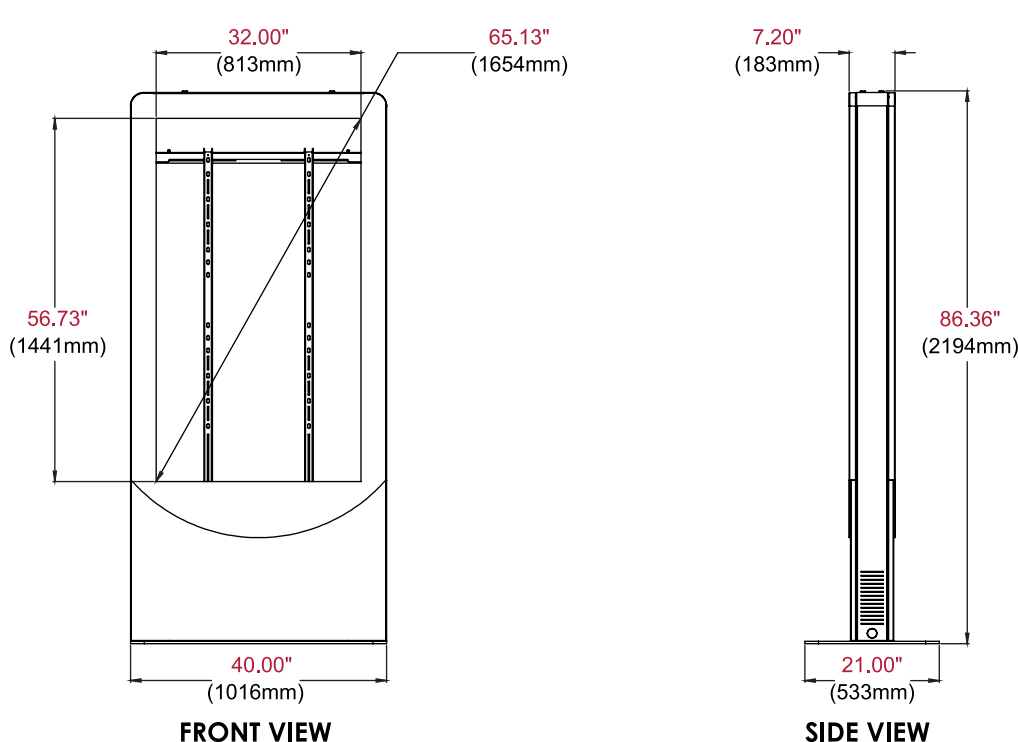

Model Numbers

WARRANTY: 5 years on metal components, 1 year on electronic components

KIPC2565B(-S)-EUK Portrait Kiosk fits 65" displays less than 1.81" (46mm) deep

Product Specifications

	DIMENSIONS (W x H x D)	PRODUCT WEIGHT	LOAD CAPACITY	FINISH	AVAILABLE COLORS
KIPC2565B(-S)-EUK	40.00" x 86.36" x 21.00" (1016 x 2194 x 533mm)	243lb (110kg)	248lb (113kg)	Powder Coat	KIPC2565B-EUK: Gloss Black KIPC2565B-S-EUK: Silver

Package Specifications

	PACKAGE SIZE (W x H x D)	PACKAGE SHIP WEIGHT	PACKAGE UPC CODE	PACKAGE CONTENTS	UNITS IN PACKAGE
KIPC2565B(-S)-EUK	48.00" x 92.00" x 40.00" (1219 x 2336 x 1016mm)	303lb (137kg)	KIPC2565B-EUK: 735029320333 KIPC2565B-S-EUK: 735029320616	Kiosk Enclosure, Display Mount, Installation Instructions and Mounting Hardware	1

Available Custom Kiosk Accessories

Hdmi and Component Video Cables
Stereo Speaker System with Amplifier
Logitech Webcams

Clear or Non-glare Tempered Glass
Clear or Non-glare Polycarbonate
Logos And Graphics

Architect Specifications

The Portrait Kiosk shall be a Peerless-AV model KIPC2565B(-S)-EUK and shall be located where indicated on the plans. Assembly and installation shall be done according to instructions provided by the manufacturer.

Visit peerless-av.com to see the complete line of AV solutions from Peerless-AV, including outdoor displays, wireless, kiosks, digital audio, display mounts, projector mounts, carts/stands, and a full assortment of accessories.

Peerless-AV
2300 White Oak Circle
Aurora, IL 60502 USA

(800) 865-2112
(630) 375-5100
Fax: (800) 359-6500

Peerless-AV Europe
Unit 3 Watford Interchange
Colonial Way, Watford
Herts, WD24 4WP
United Kingdom
+44 (0) 1923 200100
Fax: +44 (0) 1923 200101

Peerless-AV de México
Ave de las Industrias 413
Parque Industrial Escobedo
Escobedo, N.L.,
Mexico 66050
+52 (81) 8384-8300
Fax: +52 (81) 8384-8360

peerless-AV®

LIT-1721-EUK-v2