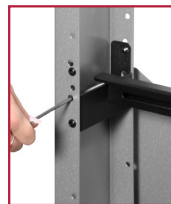

Depth Adjustability