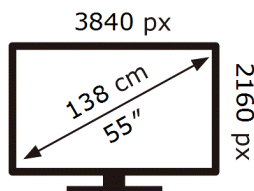

SAMSUNG

QE55S90DAE

81 kWh/1000h

ABCDEF **G**

123 kWh/1000h

2019/2013

ENERG

SAMSUNG