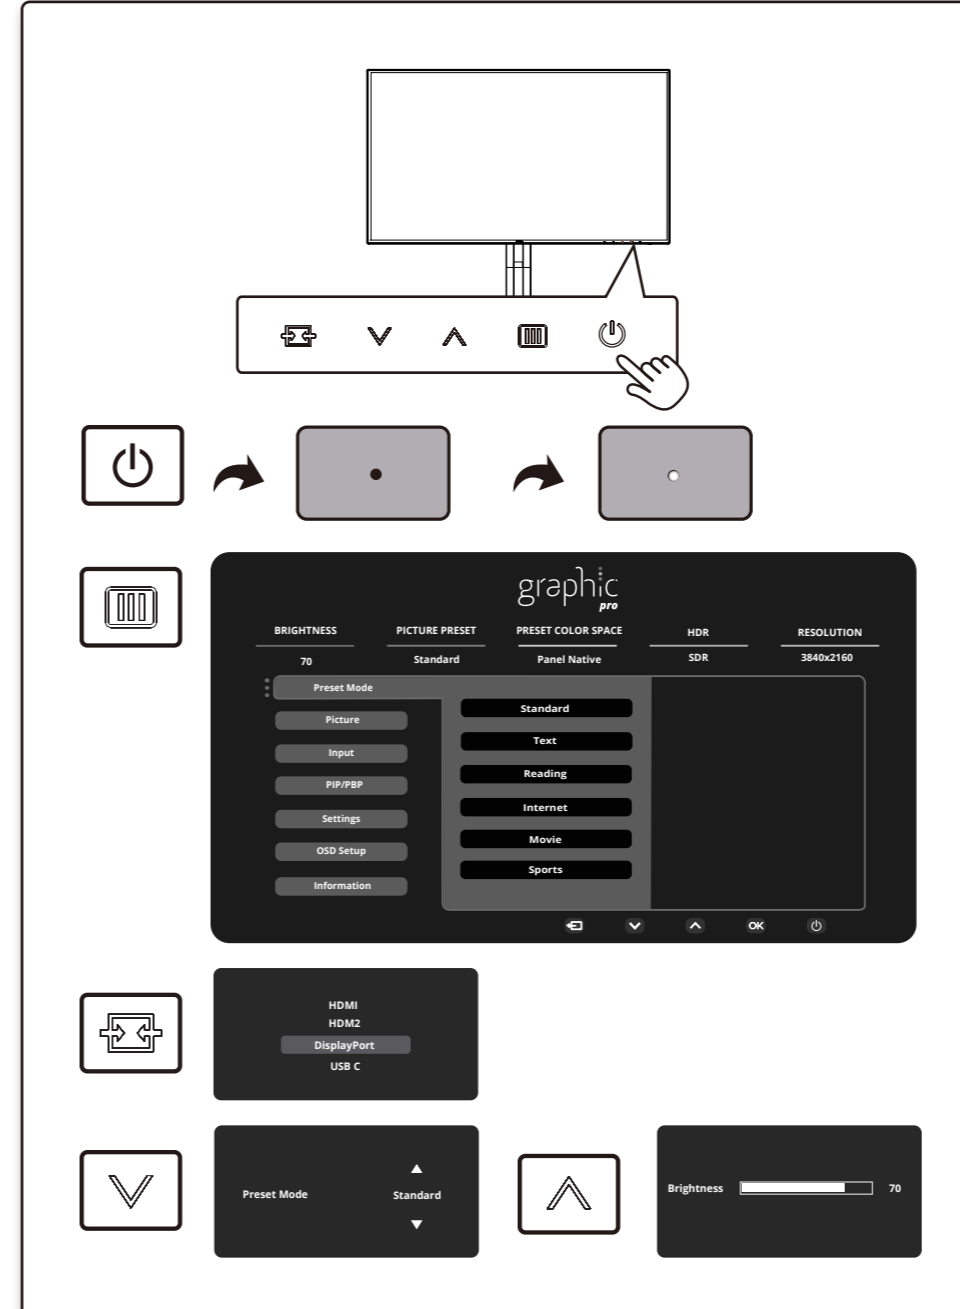

Find your product and get support

QUICK START GUIDE

U27U3CV
MONITOR

AOC.COM
©2024 AOC. All rights reserved

*Different according to countries/regions
Display design may differ from that illustrated

1

2

3

4

General Specification

| | | | |
|--------------------------|-------------------------------|---|--------------------------|
| Panel | Model Name | U27U3CV | |
| | Driving System | TFT Color LCD | |
| | Viewable Image Size | 68.5cm diagonal (27" Wide Screen) | |
| | Pixel Pitch | 0.1554mm(H) x 0.1554mm(V) | |
| Others | Horizontal Scan Range | 30k~140kHz | |
| | Horizontal Scan Size(Maximum) | 596.736mm | |
| | Vertical Scan Range | 23-75Hz | |
| | Vertical Scan Size(Maximum) | 335.664mm | |
| | Max Resolution | 3840x2160@60Hz | |
| | Plug & Play | VESA DDC2B/CI | |
| | Power Source | 100-240V~ 50/60Hz 3.0A | |
| Physical Characteristics | Power Consumption | Typical (default brightness and contrast) | 44W |
| | | Max. (brightness =100, contrast =100) | ≤ 206W |
| | | Standby mode | ≤ 0.3W |
| | Dimensions(with stand) | 612.7 x (401.3~543.6) x238.4mm (WxHxD) | |
| Environmental | Net Weight | 6.54kg | |
| | Connector Type | HDMIx2, DisplayPort, RJ-45, Earphone, USB C1: Video,PD 96W, USB C2: Upstream, USB C (Side): Power supply up to 15W, USB-Ax4 (include 1 fast charge) | |
| | Signal Cable Type | Detachable | |
| Environmental | Built-In Speaker | 3Wx2 | |
| | Temperature | Operating | 0°C~40°C |
| | | Non-Operating | -25°C~55°C |
| | Humidity | Operating | 10%~85% (non-condensing) |
| | | Non-Operating | 5%~93% (non-condensing) |
| Altitude | Operating | 0m~5000m (0ft~ 16404ft) | |
| | Non-Operating | 0m~12192m (0ft~ 40000ft) | |