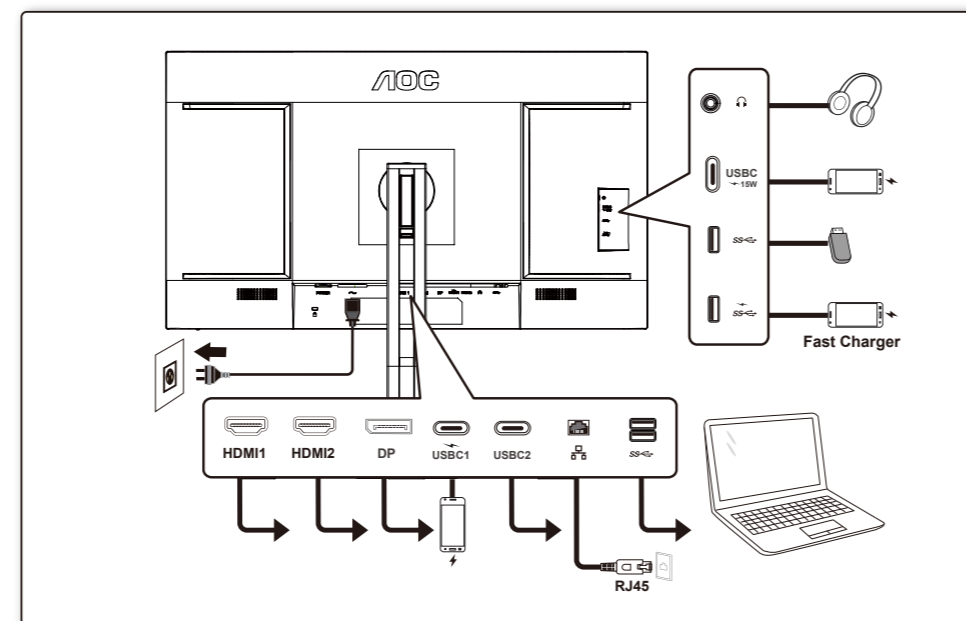

Find your product and get support

QUICK START GUIDE

U27U3CV
MONITOR

AOC.COM
©2024 AOC. All rights reserved

*Different according to countries/regions
Display design may differ from that illustrated

1

2

3

4

General Specification

| | | | |
|--------------------------|-------------------------------|---|--------------------------|
| Panel | Model Name | U27U3CV | |
| | Driving System | TFT Color LCD | |
| | Viewable Image Size | 68.5cm diagonal (27" Wide Screen) | |
| | Pixel Pitch | 0.1554mm(H) x 0.1554mm(V) | |
| Others | Horizontal Scan Range | 30k~140kHz | |
| | Horizontal Scan Size(Maximum) | 596.736mm | |
| | Vertical Scan Range | 23-75Hz | |
| | Vertical Scan Size(Maximum) | 335.664mm | |
| | Max Resolution | 3840x2160@60Hz | |
| | Plug & Play | VESA DDC2B/CI | |
| | Power Source | 100-240V~ 50/60Hz 3.0A | |
| Physical Characteristics | Power Consumption | Typical (default brightness and contrast) | 44W |
| | | Max. (brightness =100, contrast =100) | ≤ 206W |
| | | Standby mode | ≤ 0.3W |
| | Dimensions(with stand) | 612.7 x (401.3~543.6) x238.4mm (WxHxD) | |
| Environmental | Net Weight | 6.54kg | |
| | Connector Type | HDMIx2, DisplayPort, RJ-45, Earphone, USB C1: Video,PD 96W, USB C2: Upstream, USB C (Side): Power supply up to 15W, USB-Ax4 (include 1 fast charge) | |
| | Signal Cable Type | Detachable | |
| Environmental | Built-In Speaker | 3Wx2 | |
| | Temperature | Operating | 0°C~40°C |
| | | Non-Operating | -25°C~55°C |
| | Humidity | Operating | 10%~85% (non-condensing) |
| | | Non-Operating | 5%~93% (non-condensing) |
| Altitude | Operating | 0m~5000m (0ft~ 16404ft) | |
| | Non-Operating | 0m~12192m (0ft~ 40000ft) | |