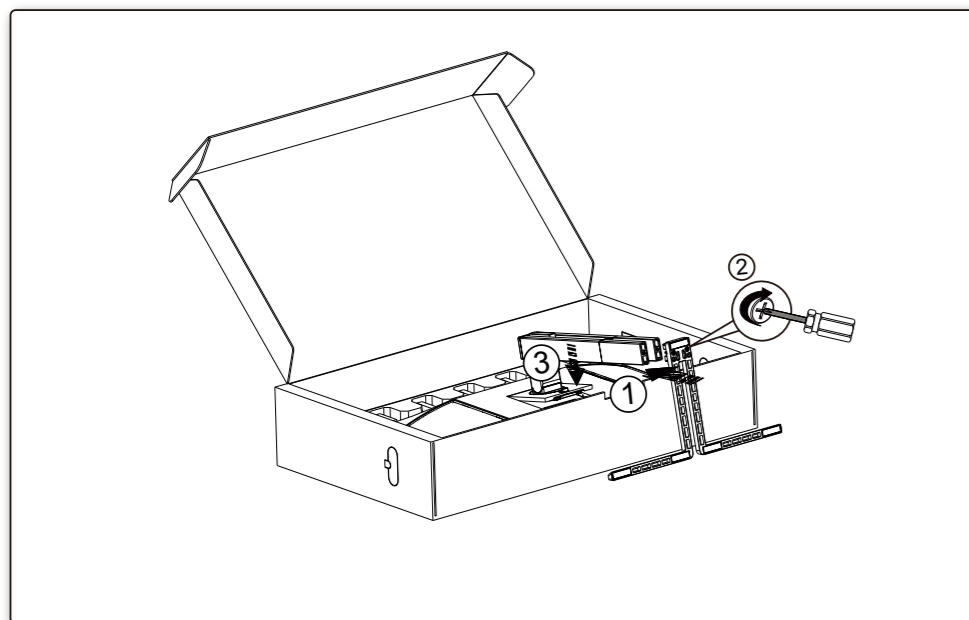

Find your product and get support

QUICK START GUIDE

U27U3CV
MONITOR

AOC.COM
©2024 AOC. All rights reserved

*Different according to countries/regions
Display design may differ from that illustrated

1

2

3

4

General Specification

| | | | |
|--------------------------|-------------------------------|---|--------------------------|
| Panel | Model Name | U27U3CV | |
| | Driving System | TFT Color LCD | |
| | Viewable Image Size | 68.5cm diagonal (27" Wide Screen) | |
| | Pixel Pitch | 0.1554mm(H) x 0.1554mm(V) | |
| Others | Horizontal Scan Range | 30k~140kHz | |
| | Horizontal Scan Size(Maximum) | 596.736mm | |
| | Vertical Scan Range | 23-75Hz | |
| | Vertical Scan Size(Maximum) | 335.664mm | |
| | Max Resolution | 3840x2160@60Hz | |
| | Plug & Play | VESA DDC2B/CI | |
| | Power Source | 100-240V~ 50/60Hz 3.0A | |
| Physical Characteristics | Power Consumption | Typical (default brightness and contrast) | 44W |
| | | Max. (brightness =100, contrast =100) | ≤ 206W |
| | | Standby mode | ≤ 0.3W |
| | Dimensions(with stand) | 612.7 x (401.3~543.6) x238.4mm (WxHxD) | |
| Environmental | Net Weight | 6.54kg | |
| | Connector Type | HDMIx2, DisplayPort, RJ-45, Earphone, USB C1: Video,PD 96W, USB C2: Upstream, USB C (Side): Power supply up to 15W, USB-Ax4 (include 1 fast charge) | |
| | Signal Cable Type | Detachable | |
| Environmental | Built-In Speaker | 3Wx2 | |
| | Temperature | Operating | 0°C~40°C |
| | | Non-Operating | -25°C~55°C |
| | Humidity | Operating | 10%~85% (non-condensing) |
| | | Non-Operating | 5%~93% (non-condensing) |
| Altitude | Operating | 0m~5000m (0ft~ 16404ft) | |
| | Non-Operating | 0m~12192m (0ft~ 40000ft) | |