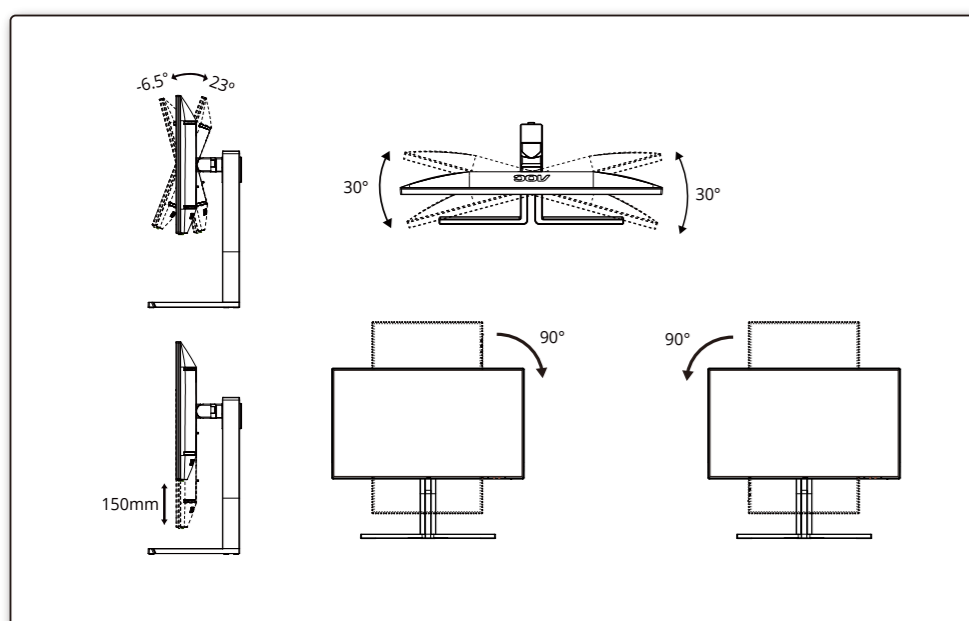

*Different according to countries/regions
Display design may differ from that illustrated

1