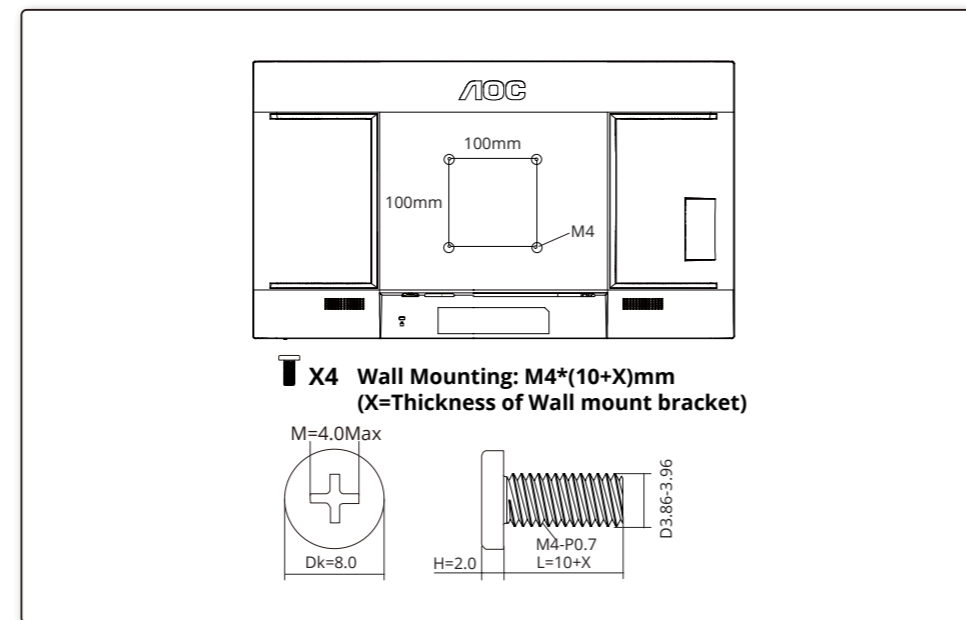

Find your product and get support

QUICK START GUIDE

U27U3CV
MONITOR

AOC.COM
©2024 AOC. All rights reserved

*Different according to countries/regions
Display design may differ from that illustrated

1

2

3

4

General Specification

Panel	Model Name	U27U3CV	
	Driving System	TFT Color LCD	
	Viewable Image Size	68.5cm diagonal (27" Wide Screen)	
	Pixel Pitch	0.1554mm(H) x 0.1554mm(V)	
Others	Horizontal Scan Range	30k~140kHz	
	Horizontal Scan Size(Maximum)	596.736mm	
	Vertical Scan Range	23-75Hz	
	Vertical Scan Size(Maximum)	335.664mm	
	Max Resolution	3840x2160@60Hz	
	Plug & Play	VESA DDC2B/CI	
	Power Source	100-240V~ 50/60Hz 3.0A	
Physical Characteristics	Power Consumption	Typical (default brightness and contrast)	44W
		Max. (brightness =100, contrast =100)	≤ 206W
		Standby mode	≤ 0.3W
	Dimensions(with stand)	612.7 x (401.3~543.6) x238.4mm (WxHxD)	
Environmental	Net Weight	6.54kg	
	Connector Type	HDMIx2, DisplayPort, RJ-45, Earphone, USB C1: Video,PD 96W, USB C2: Upstream, USB C (Side): Power supply up to 15W, USB-Ax4 (include 1 fast charge)	
	Signal Cable Type	Detachable	
Environmental	Built-In Speaker	3Wx2	
	Temperature	Operating	0°C~40°C
		Non-Operating	-25°C~55°C
	Humidity	Operating	10%~85% (non-condensing)
		Non-Operating	5%~93% (non-condensing)
Altitude	Operating	0m~5000m (0ft~ 16404ft)	
	Non-Operating	0m~12192m (0ft~ 40000ft)