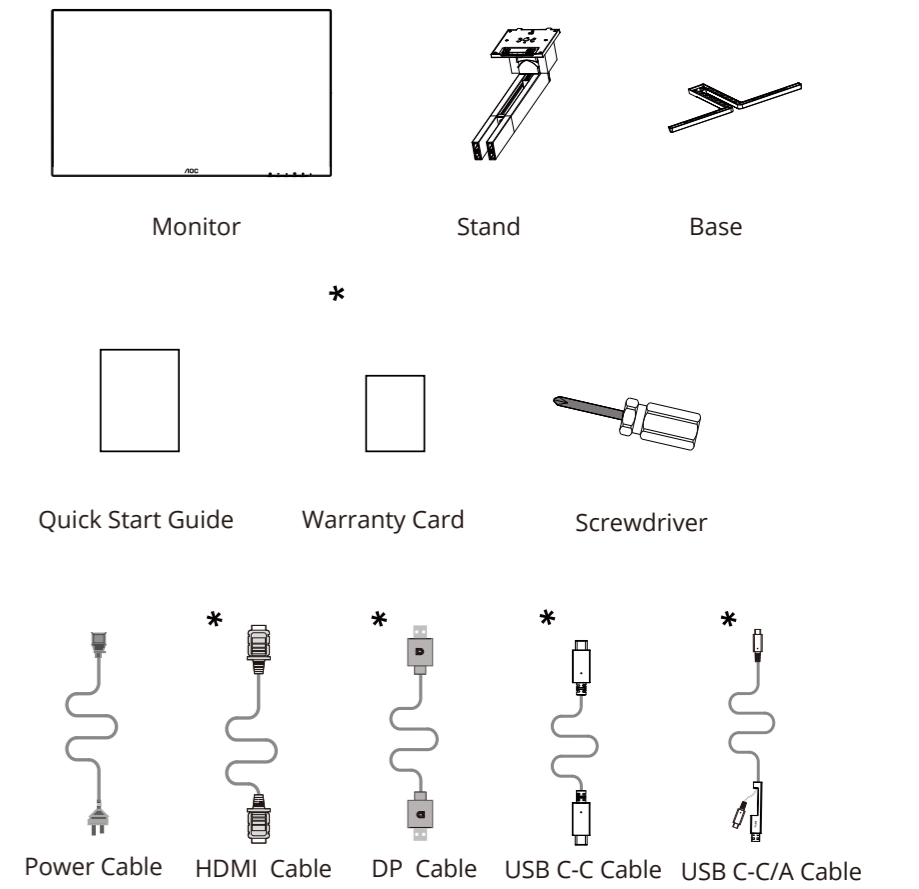

Find your product and get support

QUICK START GUIDE

U27U3CV
MONITOR

AOC.COM
©2024 AOC. All rights reserved

*Different according to countries/regions
Display design may differ from that illustrated

1

2

3

4

General Specification

| | | | |
|--------------------------|-------------------------------|---|--------------------------|
| Panel | Model Name | U27U3CV | |
| | Driving System | TFT Color LCD | |
| | Viewable Image Size | 68.5cm diagonal (27" Wide Screen) | |
| | Pixel Pitch | 0.1554mm(H) x 0.1554mm(V) | |
| Others | Horizontal Scan Range | 30k~140kHz | |
| | Horizontal Scan Size(Maximum) | 596.736mm | |
| | Vertical Scan Range | 23-75Hz | |
| | Vertical Scan Size(Maximum) | 335.664mm | |
| | Max Resolution | 3840x2160@60Hz | |
| | Plug & Play | VESA DDC2B/CI | |
| | Power Source | 100-240V~ 50/60Hz 3.0A | |
| Physical Characteristics | Power Consumption | Typical (default brightness and contrast) | 44W |
| | | Max. (brightness =100, contrast =100) | ≤ 206W |
| | | Standby mode | ≤ 0.3W |
| | Dimensions(with stand) | 612.7 x (401.3~543.6) x238.4mm (WxHxD) | |
| Environmental | Net Weight | 6.54kg | |
| | Connector Type | HDMIx2, DisplayPort, RJ-45, Earphone, USB C1: Video,PD 96W, USB C2: Upstream, USB C (Side): Power supply up to 15W, USB-Ax4 (include 1 fast charge) | |
| | Signal Cable Type | Detachable | |
| Environmental | Built-In Speaker | 3Wx2 | |
| | Temperature | Operating | 0°C~40°C |
| | | Non-Operating | -25°C~55°C |
| | Humidity | Operating | 10%~85% (non-condensing) |
| | | Non-Operating | 5%~93% (non-condensing) |
| Altitude | Operating | 0m~5000m (0ft~ 16404ft) | |
| | Non-Operating | 0m~12192m (0ft~ 40000ft) | |