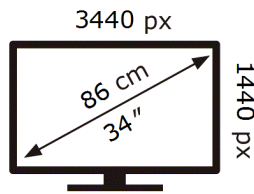

SAMSUNG

S34J550WQR

28 kWh/1000h

2019/2013

ENERG 

SAMSUNG

S34J550WQR

28 kWh/1000h