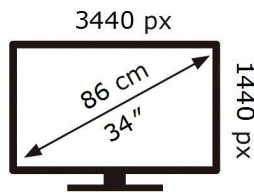

SAMSUNG

S34J550WQR

28 kWh/1000h

2019/2013

ENERG 

SAMSUNG

S34J550WQR

28 kWh/1000h