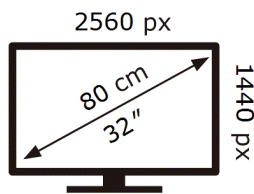

SAMSUNG

S32BG650EU

30 kWh/1000h

ABCDEF **G**

83 kWh/1000h

ENERG

SAMSUNG

S32BG650EU