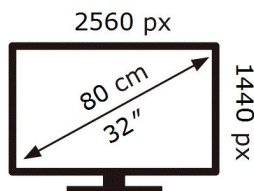

ENERG

SAMSUNG

S32BG650EU

30 kWh/1000h

ABCDEF **G**

83 kWh/1000h

2019/2013