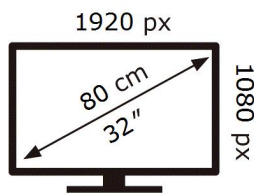

S32DG302EU

26 kWh/1000h

ABCDEF **G**

35 kWh/1000h

2019/2013