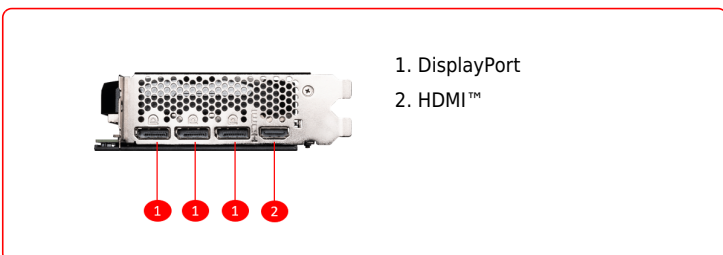

## SPECIFICATIONS

<b>Model Name</b>	GeForce RTX™ 4070 SUPER 12G VENTUS 3X OC
<b>Graphics Processing Unit</b>	NVIDIA® GeForce RTX™ 4070 SUPER
<b>Interface</b>	PCI Express® Gen 4
<b>Core Clocks</b>	Extreme Performance: 2520 MHz (MSI Center) Boost: 2505 MHz
<b>CUDA® CORES</b>	7168 Units
<b>Memory Speed</b>	21 Gbps
<b>Memory</b>	12GB GDDR6X
<b>Memory Bus</b>	192-bit
<b>Output</b>	DisplayPort x 3 (v1.4a) HDMI™ x 1 (Supports 4K@120Hz HDR, 8K@60Hz HDR, and Variable Refresh Rate as specified in HDMI™ 2.1a)
<b>HDCP Support</b>	Y
<b>Power consumption</b>	220 W
<b>Power connectors</b>	16-pin x 1
<b>Recommended PSU</b>	650 W
<b>Card Dimension (mm)</b>	308 x 120 x 43 mm
<b>Weight (Card / Package)</b>	821 g / 1169 g
<b>DirectX Version Support</b>	12 Ultimate
<b>OpenGL Version Support</b>	4.6
<b>Maximum Displays</b>	4
<b>G-SYNC® technology</b>	Y
<b>Digital Maximum Resolution</b>	7680 x 4320

## CONNECTIONS