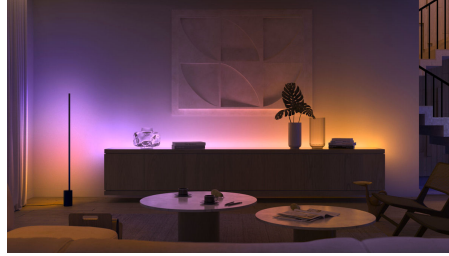

Highlights

Control up to 10 lights with the Bluetooth app

With the Hue Bluetooth app, you can control your Hue smart lights in a single room of your home. Add up to 10 smart lights and control them all with just the touch of a button on your mobile device.

Create a personalised experience with colourful smart light

Transform your home with over 16 million colours, instantly creating the right atmosphere for any event. With the touch of a button, you can set a festive mood for a party, turn your living room into a movie theatre, enhance your home decor with colour accents, and much more.

Set the right mood with warm to cool white light

These bulbs and light fixtures offer different shades of warm to cool white light. With complete dimmability from bright to low nightlights, you can tune your lights to the perfect shade and brightness of light for your daily needs.