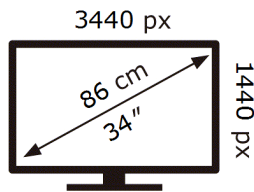

SAMSUNG

S34BG850SU

50 kWh/1000h

ABCDEF **G**

64 kWh/1000h

2019/2013