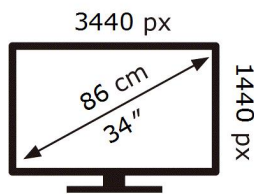

S34BG850SU

50 kWh/1000h

ABCDEF **G**

HDR

64 kWh/1000h

2019/2013