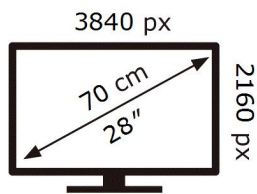

U28R550UQR

32 kWh/1000h

ABCDEF **G**

40 kWh/1000h

2019/2013