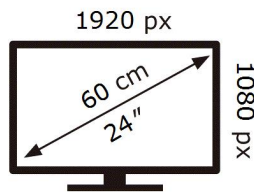

SAMSUNG

S24R650FDU

18 kWh/1000h

2019/2013

ENERG ⚡

SAMSUNG

S24R650FDU

18 kWh/1000h