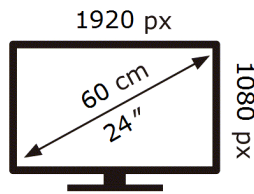

SAMSUNG

S24R650FDU

18 kWh/1000h

2019/2013

ENERG ⚡

SAMSUNG

S24R650FDU

18 kWh/1000h