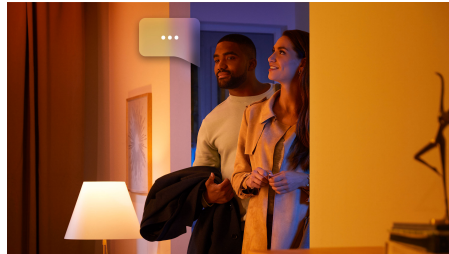

Control lights with your voice*

Philips Hue works with Amazon Alexa and the Google Assistant when paired with a compatible Google Nest or Amazon Echo device. Simple voice commands allow you to control multiple lights in a room, or just a single lamp.