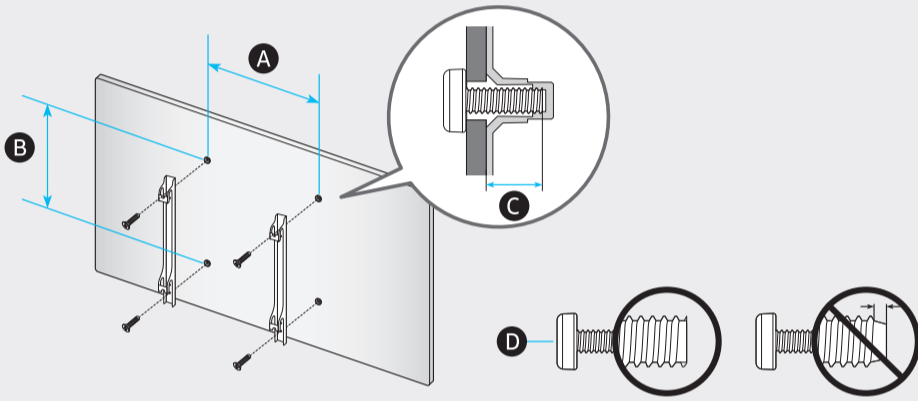

	A	B	C	D	E	F	G	H
32T43** 32T44** 32T45** 32T53** 32TE4*	737.4 mm (73.74 cm)	438.0 mm (43.80 cm)	74.1 mm (7.41 cm)	465.4 mm (46.54 cm)	150.5 mm (15.05 cm)	80 cm	4.0 kg	4.1 kg
32T47**	737.4 mm (73.74 cm)	438.0 mm (43.80 cm)	74.1 mm (7.41 cm)	465.4 mm (46.54 cm)	150.5 mm (15.05 cm)	80 cm	4.1 kg	4.2 kg

*: 0-9, A-Z

	Inches	VESA A x B (mm)	C (mm)	D x 4
T43** T44** T45** T53** TE4*	32	100 x 100	26-28	M4
T47**	32		21.9-23.9	

*: 0-9, A-Z

SAMSUNG

QUICK SETUP GUIDE

BN68-11281A-00