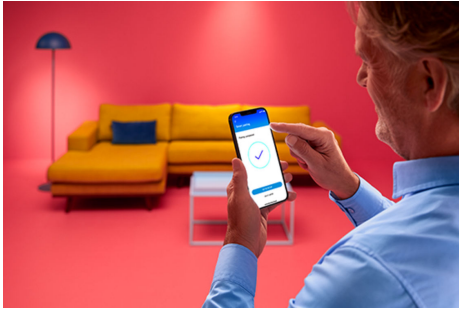

Wi-Fi BLE 60W A60 B22 822-65 RGB 1PF/6

The WiZ LED A60 full-colour bulb brings smart lighting for your daily living. Retrofit into any lamp shade to create the ambience of your choice with 16 million colours, as well as warm to cool white light. You can set a schedule to turn lights on and off according to daily or weekly routines, control with your smartphone or your voice and have remote access to your lights even when you're away. WiZ lights connect to your existing Wi-Fi, no additional hardware is needed.

PRODUCT HIGHLIGHTS

- Full colour smart bulb
- Up to 806 lumens
- Easy plug and play
- Control with app or voice

Smart lighting functionalities easy to set up

Enjoy the benefits of smart features instantly, just by connecting your WiZ light to your Wi-Fi network. Control lights easily when you're away from home and scheduling lights to go on and off automatically. No need to install additional hardware such as hub or gateway!

Create your perfect light scene

Make your own mix of different colour and white lights modes to create the perfect light ambience for your daily moment. Simply save your new Scene and select it anytime with the WiZ app or voice.

Control smart lighting the way you like it

WiZ enables you to control smart lighting in multiple ways. Adjust lights with your smartphone, voice, the WiZ remote control or by using the existing wall switch to toggle between two favourite modes. Works with Google Home, Alexa and Siri Shortcuts.