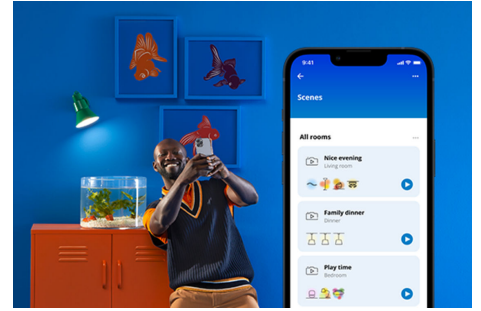

Wi-Fi BLE 60W A60 B22 822-65 RGB 1PF/6

The WiZ LED A60 full-colour bulb brings smart lighting for your daily living. Retrofit into any lamp shade to create the ambience of your choice with 16 million colours, as well as warm to cool white light. You can set a schedule to turn lights on and off according to daily or weekly routines, control with your smartphone or your voice and have remote access to your lights even when you're away. WiZ lights connect to your existing Wi-Fi, no additional hardware is needed.

PRODUCT HIGHLIGHTS

- Full colour smart bulb
- Up to 806 lumens
- Easy plug and play
- Control with app or voice

Smart lighting functionalities easy to set up

Enjoy the benefits of smart features instantly, just by connecting your WiZ light to your Wi-Fi network. Control lights easily when you're away from home and scheduling lights to go on and off automatically. No need to install additional hardware such as hub or gateway!

Activate lights with motion without having sensors

WiZ's SpaceSense technology turns your lights into motion sensors. With a minimum of two WiZ lights in a room, you can activate the SpaceSense feature in the WiZ app and have lights turn on and off automatically with motion detection.

Create your perfect light scene

Make your own mix of different colour and white lights modes to create the perfect light ambience for your daily moment. Simply save your new Scene and select it anytime with the WiZ app or voice.