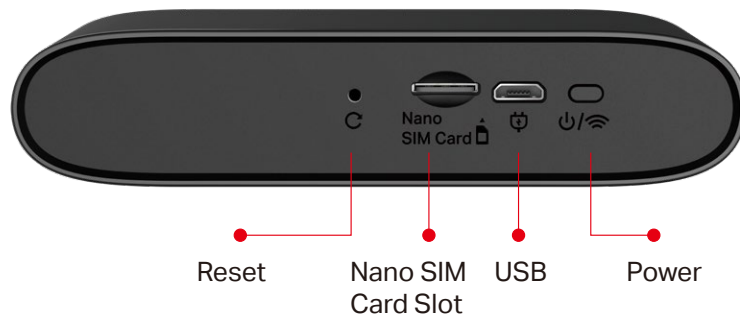

// Highlights

Share the WiFi with Friends

An remarkable number of wireless gadgets are compatible with this small mobile hotspot without any issues.Up to 10 simultaneous 4G/3G connections for tablets,laptops,mnobile phones,and other devices are supported by the MT110.

// Specifications

Hardware

- **Interface:**
1 micro USB port, 1 Nano SIM card slot
- **Button:**
Power Button, Reset Button
- **LED:**
Wi-Fi LED, Internet LED, Battery LED
- **External Power Supply:** 5V/1A
- **Dimensions (W x D x H):** 4.3 × 2.7 × 0.9 in. (111*70*23.8mm)
- **Antenna:** Internal Antennas