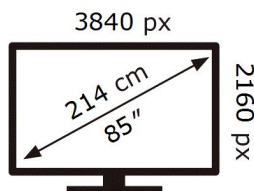

QE85LS03BGU

**168** kWh/1000h

ABCDEF **G**

**346** kWh/1000h

2019/2013