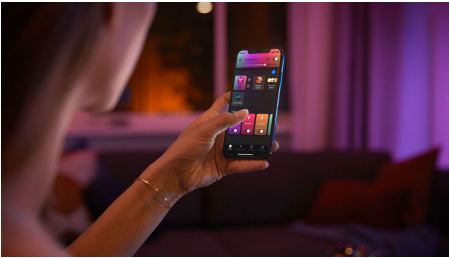

Easy smart lighting

Offering millions of shades of white and coloured light, this GU10 smart LED bulb instantly sets the mood in any room of your home.

Turn on your imagination

- Play with light and choose from 16 million colours

Easy smart lighting

- Control up to 10 lights with the Bluetooth app
- Control lights with your voice*
- Create a personalised experience with colourful smart light
- Set the right mood with warm to cool white light
- Get the perfect light recipes for your daily activities
- Unlock the full suite of smart lighting features with the Bridge

Highlights

Paint with light

Play with light and choose from 16 million colours in the Hue app to match the light to your mood. Use a favourite photo and re-live that special moment with splashes of light. Save your favourite light settings and recall them whenever you want with the tap of a finger.

Control up to 10 lights with the Bluetooth app

With the Hue Bluetooth app, you can control your Hue smart lights in a single room of your home. Add up to 10 smart lights and control them all with just the touch of a button on your mobile device.